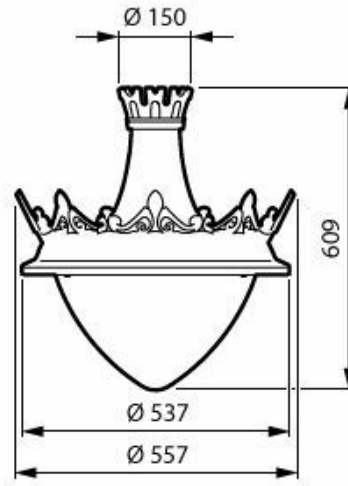

BSP672 LED100730 PCC II DM50 G1 CRN3 AL