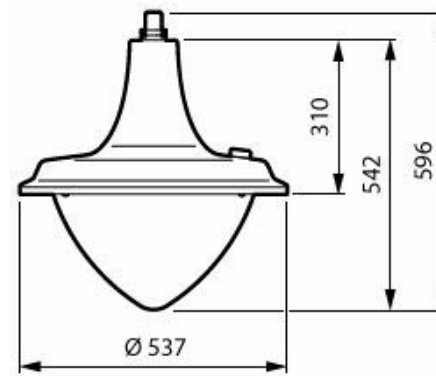

BSP672 LED120/730 PCC II DM50 G1 CRN3 AL

BSP672 LED30/722 FG II DS50 G1 SRT SRB B

BSP672 LED140/730 PCC II DM50 G1 CRN2 AL

BSP672 LED80/830 PCC II DM50 G1 CRN1 AL

BSP672 LED30/722 PCC II DM50 G1 SRT BK

Productgegevens