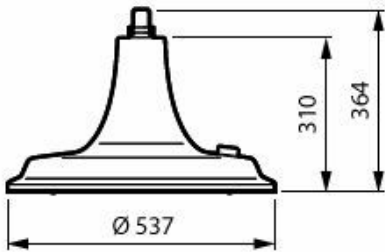

CityMood BSP672 with clear polycarbonate bowl

CityMood BSP672 with clear flat glass and top socket

CityMood BSP672 with clear polycarbonate bowl and top crown

Maatschets

BSP673 LED120/730 PCC II DW50 G1 SRT BK