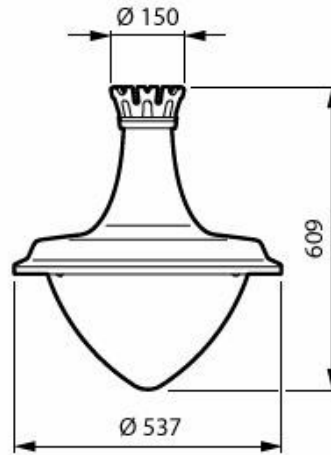

Maatschets

BSP672 LED100730 PCC II DM50 G1 CRN3 AL