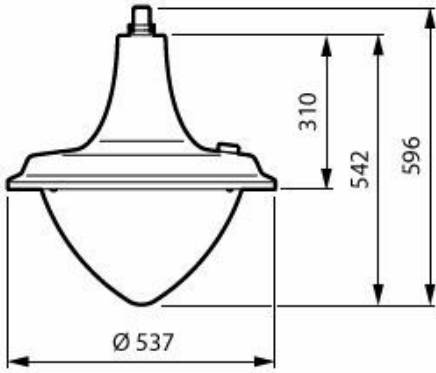

CityMood BSP672 with clear polycarbonate bowl

CityMood BSP672 with clear flat glass and top socket

CityMood BSP672 with clear polycarbonate bowl and top crown

Maatschets

BSP673 LED120/730 PCC II DW50 G1 SRT BK