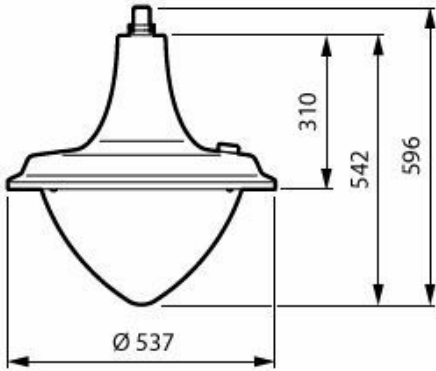

## Målskitse

BSP673 LED120/730 PCC II DW50 G1 SRT BK

BSP672 LED60/727 FG II DM50 G1 SRT BK

BSP672 LED100730 PCC II DM50 G1 CRN3 AL

BSP672 LED60/730 PCC II DS50 G1 CRN1 AL

BSP672 LED50/727 PCC II DM10 G1 BK