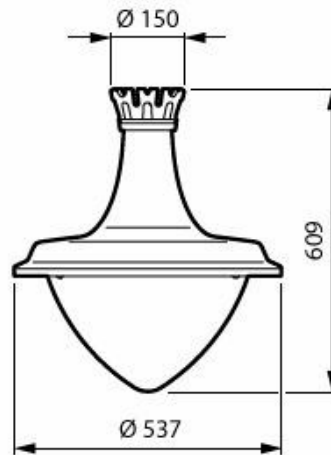

## Målskitse

BSP673 LED120/730 PCC II DW50 G1 SRT BK

BSP672 LED60/727 FG II DM50 G1 SRT BK

BSP672 LED100730 PCC II DM50 G1 CRN3 AL

BSP672 LED60/730 PCC II DS50 G1 CRN1 AL

BSP672 LED50/727 PCC II DM10 G1 BK