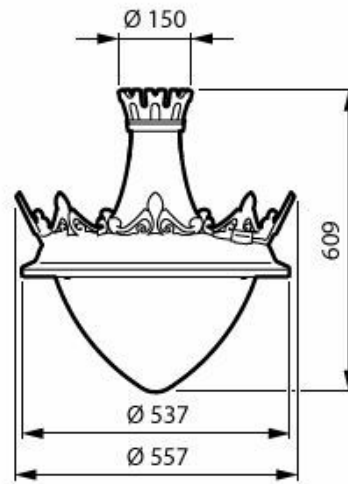

BSP672 LED80/730 FG II DM10 G1 BK