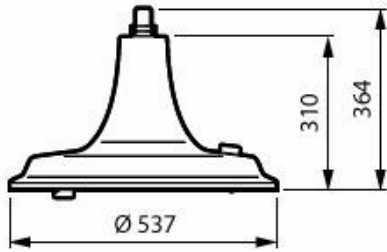

BSP672 LED30/722 FG II DS50 G1 SRT SRB B