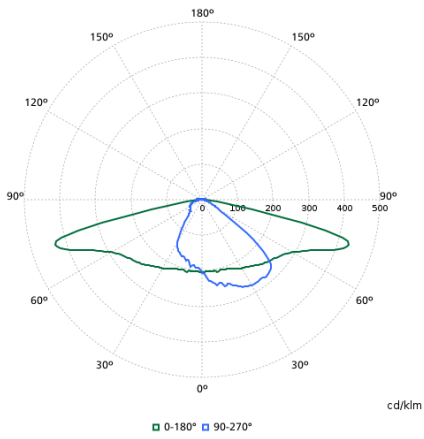

Polar normal diagrams

BSP672I - 912300060506