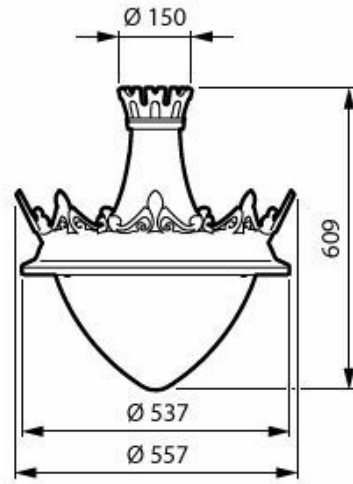

BSP672 LED100730 PCC II DM50 G1 CRN3 AL