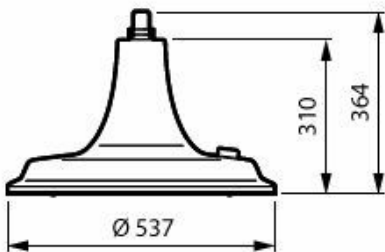

## Målskitse

BSP673 LED120/730 PCC II DW50 G1 SRT BK

BSP672 LED60/727 FG II DM50 G1 SRT BK

BSP672 LED100730 PCC II DM50 G1 CRN3 AL

BSP672 LED60/730 PCC II DS50 G1 CRN1 AL

BSP672 LED50/727 PCC II DM10 G1 BK