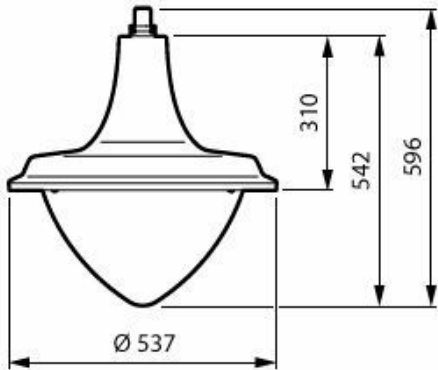

## Målskitse

BSP673 LED120/730 PCC II DW50 G1 SRT BK

BSP672 LED60/727 FG II DM50 G1 SRT BK

BSP672 LED100730 PCC II DM50 G1 CRN3 AL

BSP672 LED60/730 PCC II DS50 G1 CRN1 AL

BSP672 LED50/727 PCC II DM10 G1 BK