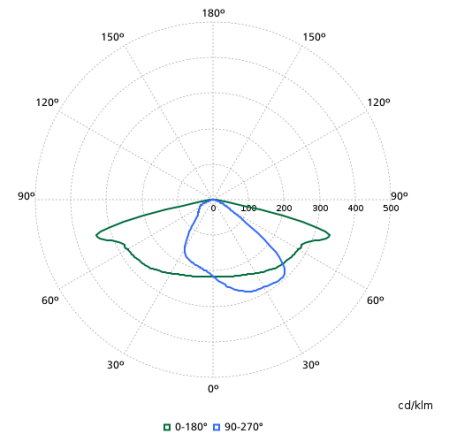

BSP672I - 912300060514