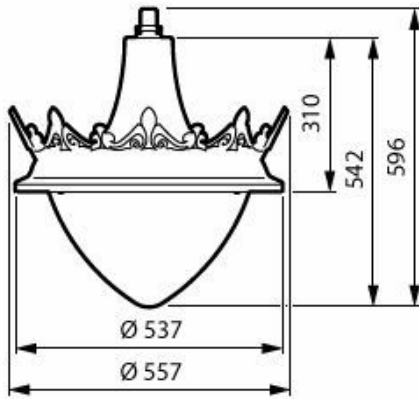

BSP672 LED80/730 FG II DM10 G1 BK