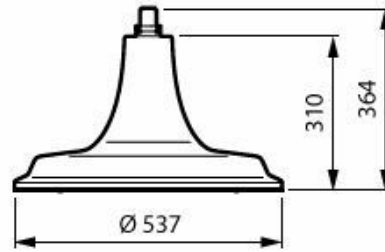

## Målskitse

BSP673 LED120/730 PCC II DW50 G1 SRT BK

BSP672 LED60/727 FG II DM50 G1 SRT BK

BSP672 LED100730 PCC II DM50 G1 CRN3 AL

BSP672 LED60/730 PCC II DS50 G1 CRN1 AL

BSP672 LED50/727 PCC II DM10 G1 BK