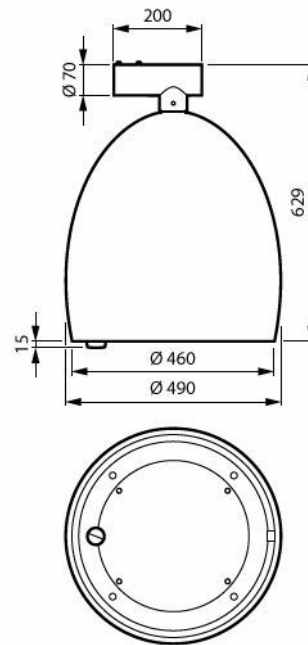

CitySwan LED gen3 side entry

CitySwan LED gen3 large top mounted

CitySwan LED gen3 side entry with bottom Zhaga socket

Måttskiss

BRS639 LED40/830 II MDS GW CLO C10K

BDS639 LED70/830 II MDM GW CLO SRTB C10K