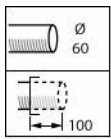

CitySwan LED gen3 side entry

CitySwan LED gen3 large top mounted

CitySwan LED gen3 side entry with bottom Zhaga socket

Måttskiss

BRS639 LED40/830 II MDS GW CLO C10K

BDS639 LED70/830 II MDM GW CLO SRTB C10K