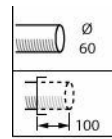

CitySwan LED gen3 side entry

CitySwan LED gen3 large top mounted

CitySwan LED gen3 side entry with bottom Zhaga socket

Måttskiss

BRS639 LED40/830 II MDS GW CLO C10K

BDS639 LED70/830 II MDM GW CLO SRTB C10K