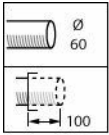

CitySwan LED gen3 side entry

CitySwan LED gen3 large top mounted

CitySwan LED gen3 side entry with bottom Zhaga socket

Måttskiss

BRS639 LED40/830 II MDS GW CLO C10K

BDS639 LED70/830 II MDM GW CLO SRTB C10K