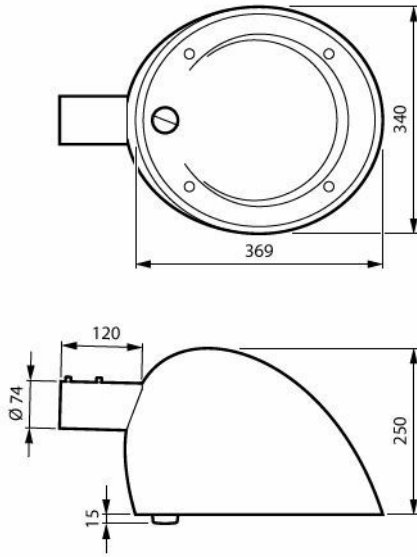

CitySwan LED gen3 side entry

CitySwan LED gen3 large top mounted

CitySwan LED gen3 side entry with bottom Zhaga socket

Måttskiss

BRS639 LED40/830 II MDS GW CLO C10K

BDS639 LED70/830 II MDM GW CLO SRTB C10K