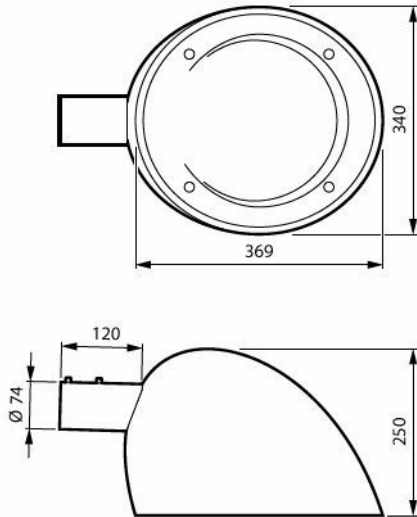

CitySwan LED gen3 side entry

CitySwan LED gen3 large top mounted

CitySwan LED gen3 side entry with bottom Zhaga socket

Måttskiss

BRS639 LED40/830 II MDS GW CLO C10K

BDS639 LED70/830 II MDM GW CLO SRTB C10K