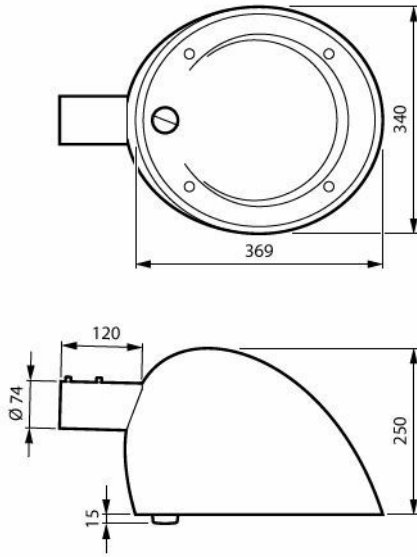

CitySwan LED gen3 side entry

CitySwan LED gen3 large top mounted

CitySwan LED gen3 side entry with bottom Zhaga socket

**Målskisse**

BRS639 LED40/830 II MDS GW CLO C10K

BDS639 LED70/830 II MDM GW CLO SRTB C10K