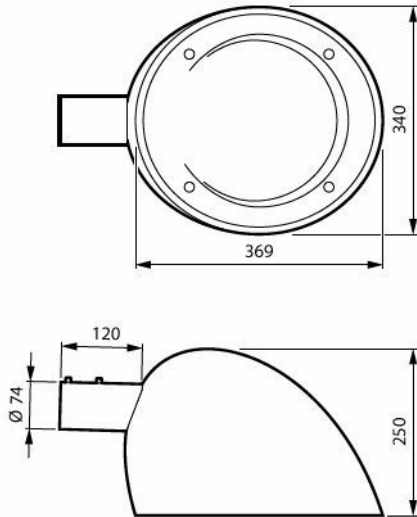

CitySwan LED gen3 side entry

CitySwan LED gen3 large top mounted

CitySwan LED gen3 side entry with bottom Zhaga socket

**Målskisse**

BRS639 LED40/830 II MDS GW CLO C10K

BDS639 LED70/830 II MDM GW CLO SRTB C10K