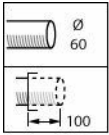

CitySwan LED gen3 side entry

CitySwan LED gen3 large top mounted

CitySwan LED gen3 side entry with bottom Zhaga socket

**Målskisse**

BRS639 LED40/830 II MDS GW CLO C10K

BDS639 LED70/830 II MDM GW CLO SRTB C10K