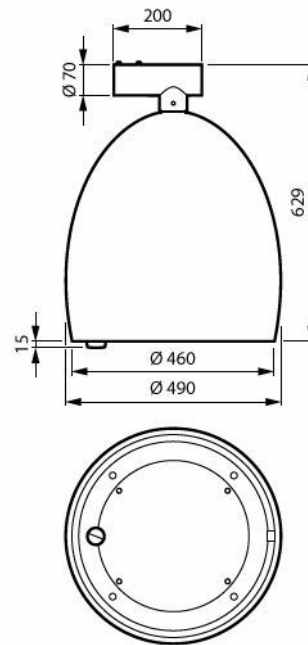

CitySwan LED gen3 side entry

CitySwan LED gen3 large top mounted

CitySwan LED gen3 side entry with bottom Zhaga socket

**Målskisse**

BRS639 LED40/830 II MDS GW CLO C10K

BDS639 LED70/830 II MDM GW CLO SRTB C10K