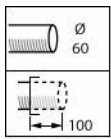

CitySwan LED gen3 side entry

CitySwan LED gen3 large top mounted

CitySwan LED gen3 side entry with bottom Zhaga socket

**Målskisse**

BRS639 LED40/830 II MDS GW CLO C10K

BDS639 LED70/830 II MDM GW CLO SRTB C10K