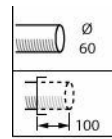

CitySwan LED gen3 side entry

CitySwan LED gen3 large top mounted

CitySwan LED gen3 side entry with bottom Zhaga socket

**Målskisse**

BRS639 LED40/830 II MDS GW CLO C10K

BDS639 LED70/830 II MDM GW CLO SRTB C10K