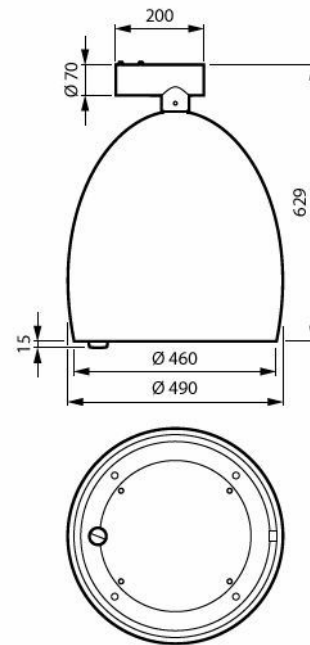

CitySwan LED gen3 side entry

CitySwan LED gen3 large top mounted

CitySwan LED gen3 side entry with bottom Zhaga socket

Mittapiirros

BRS639 LED40/830 II MDS GW CLO C10K

BDS639 LED70/830 II MDM GW CLO SRTB C10K