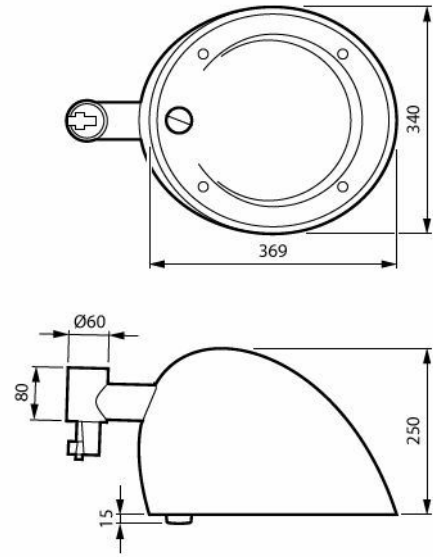

BPS639 LED40/830 II MDM GW CLO SRTB C10K