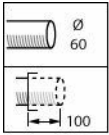

CitySwan LED gen3 side entry

CitySwan LED gen3 large top mounted

CitySwan LED gen3 side entry with bottom Zhaga socket

Mittapiirros

BRS639 LED40/830 II MDS GW CLO C10K

BDS639 LED70/830 II MDM GW CLO SRTB C10K