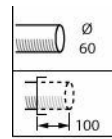

CitySwan LED gen3 side entry

CitySwan LED gen3 large top mounted

CitySwan LED gen3 side entry with bottom Zhaga socket

Mittapiirros

BRS639 LED40/830 II MDS GW CLO C10K

BDS639 LED70/830 II MDM GW CLO SRTB C10K