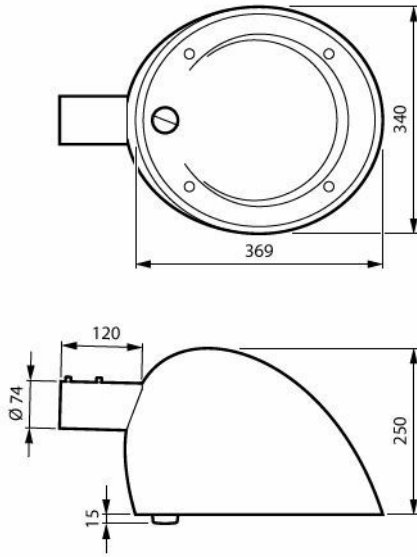

CitySwan LED gen3 side entry

CitySwan LED gen3 large top mounted

CitySwan LED gen3 side entry with bottom Zhaga socket

Mittapiirros

BRS639 LED40/830 II MDS GW CLO C10K

BDS639 LED70/830 II MDM GW CLO SRTB C10K