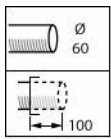

CitySwan LED gen3 side entry

CitySwan LED gen3 large top mounted

CitySwan LED gen3 side entry with bottom Zhaga socket

Mittapiirros

BRS639 LED40/830 II MDS GW CLO C10K

BDS639 LED70/830 II MDM GW CLO SRTB C10K