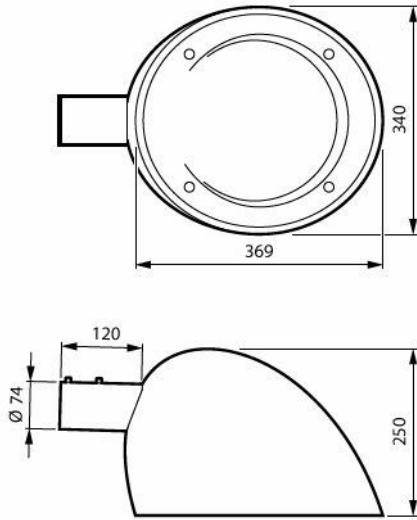

CitySwan LED gen3 side entry

CitySwan LED gen3 large top mounted

CitySwan LED gen3 side entry with bottom Zhaga socket

Mittapiirros

BRS639 LED40/830 II MDS GW CLO C10K

BDS639 LED70/830 II MDM GW CLO SRTB C10K