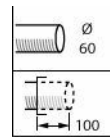

CitySwan LED gen3 side entry

CitySwan LED gen3 large top mounted

CitySwan LED gen3 side entry with bottom Zhaga socket

**Målskitse**

BRS639 LED40/830 II MDS GW CLO C10K

BDS639 LED70/830 II MDM GW CLO SRTB C10K