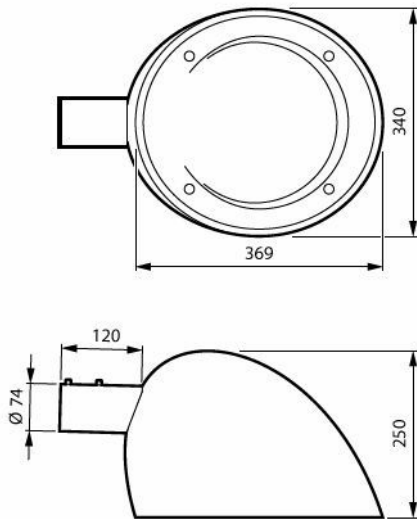

CitySwan LED gen3 side entry

CitySwan LED gen3 large top mounted

CitySwan LED gen3 side entry with bottom Zhaga socket

**Målskitse**

BRS639 LED40/830 II MDS GW CLO C10K

BDS639 LED70/830 II MDM GW CLO SRTB C10K