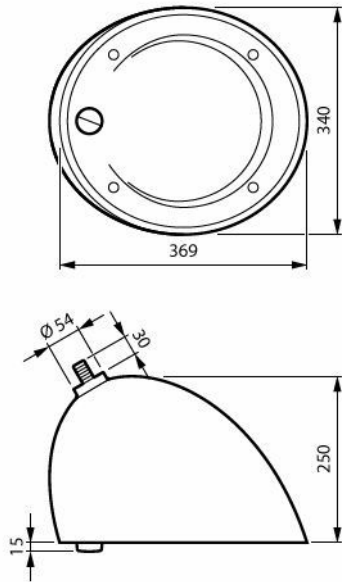

BWS639 LED40/830 DK GW CLOSRTB SDM10E 10