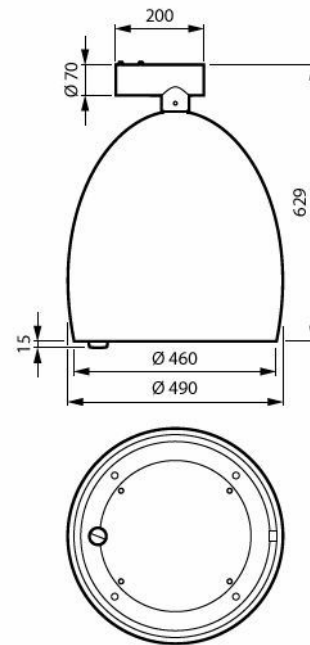

CitySwan LED gen3 side entry

CitySwan LED gen3 large top mounted

CitySwan LED gen3 side entry with bottom Zhaga socket

**Målskitse**

BRS639 LED40/830 II MDS GW CLO C10K

BDS639 LED70/830 II MDM GW CLO SRTB C10K