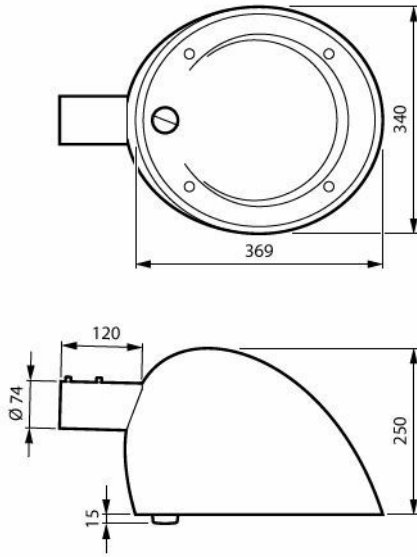

CitySwan LED gen3 side entry

CitySwan LED gen3 large top mounted

CitySwan LED gen3 side entry with bottom Zhaga socket

**Målskitse**

BRS639 LED40/830 II MDS GW CLO C10K

BDS639 LED70/830 II MDM GW CLO SRTB C10K