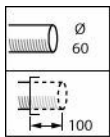

CitySwan LED gen3 side entry

CitySwan LED gen3 large top mounted

CitySwan LED gen3 side entry with bottom Zhaga socket

**Målskitse**

BRS639 LED40/830 II MDS GW CLO C10K

BDS639 LED70/830 II MDM GW CLO SRTB C10K