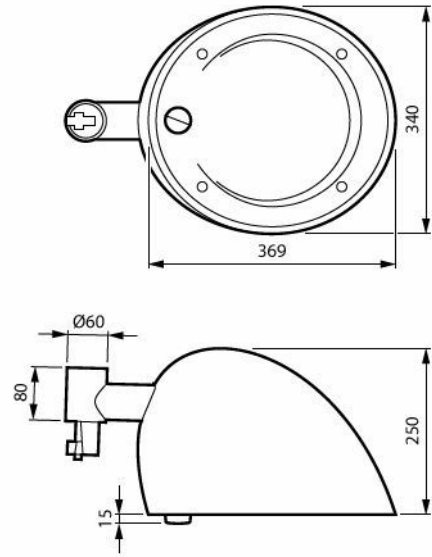

BPS639 LED40/830 II MDM GW CLO SRTB C10K