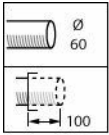

CitySwan LED gen3 side entry

CitySwan LED gen3 large top mounted

CitySwan LED gen3 side entry with bottom Zhaga socket

**Målskitse**

BRS639 LED40/830 II MDS GW CLO C10K

BDS639 LED70/830 II MDM GW CLO SRTB C10K