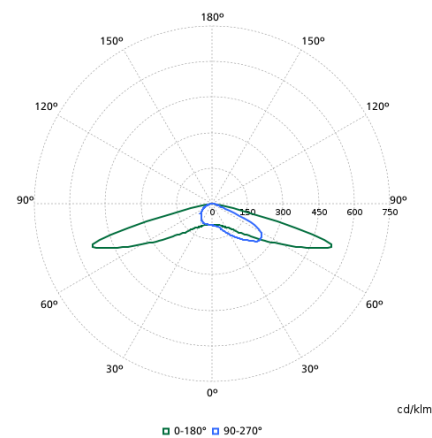

Polar normal diagrams

BRP775I - 912300023481

BRP775I - 912300023482

BRP775I - 912300023483