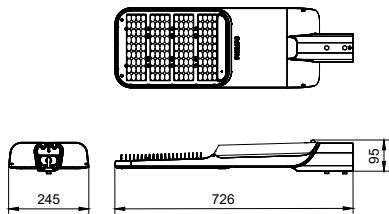

Specifications

Material	Housing: Die-cast Aluminum
	Optic cover: Polycarbonate
Light Source	5050 LED's
Installation	Side entry 42-60mm
	optional adjustable spigot
Luminous flux	system flux up to 52500 lumens
Correlated color temperature - CCT	5700K
	4000K
	3000K
	2700K
	2200K
Luminaire efficacy	5700K: 160lm/W
	4000K: 170lm/W
	3000K: 165lm/W
	2700K: 150lm/W
	2200K: 135lm/W
	4000K: 200lm/W (option)

RoadFlair Pro

RoadFlair Pro

RoadFlair Pro

Dimensional drawing

RoadFlair Pro

Dimensional drawing

RoadFlair Pro

Dimensional drawing