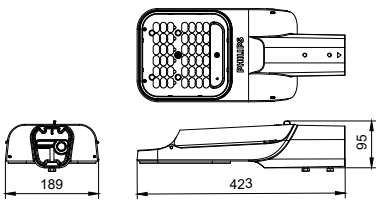

Specifications

Material	Housing: Die-cast Aluminum
	Optic cover: Polycarbonate
Light Source	5050 LED's
Installation	Side entry 42-60mm
	optional adjustable spigot
Luminous flux	system flux up to 52500 lumens
Correlated color temperature - CCT	5700K
	4000K
	3000K
	2700K
	2200K
Luminaire efficacy	5700K: 160lm/W
	4000K: 170lm/W
	3000K: 165lm/W
	2700K: 150lm/W
	2200K: 135lm/W
	4000K: 200lm/W (option)

RoadFlair Pro

RoadFlair Pro

RoadFlair Pro

Dimensional drawing

RoadFlair Pro

Dimensional drawing

RoadFlair Pro

Dimensional drawing