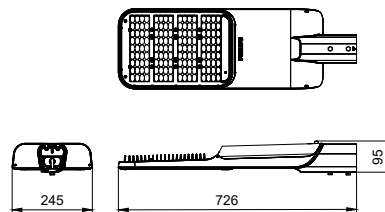

Dimensional drawing