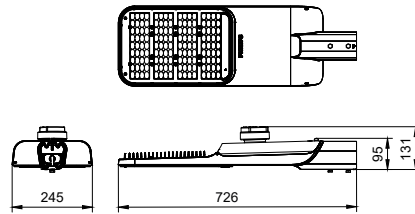

RoadFlair Pro

Dimensional drawing