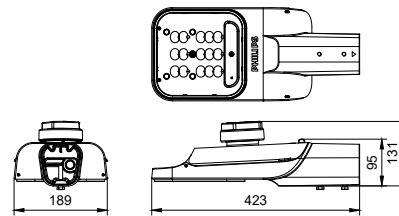

Specifications

Material	Housing: Die-cast Aluminum
	Optic cover: Polycarbonate
Light Source	5050 LED's
Installation	Side entry 42-60mm
	optional adjustable spigot
Luminous flux	system flux up to 52500 lumens
Correlated color temperature - CCT	5700K
	4000K
	3000K
	2700K
	2200K
Luminaire efficacy	5700K: 160lm/W
	4000K: 170lm/W
	3000K: 165lm/W
	2700K: 150lm/W
	2200K: 135lm/W
	4000K: 200lm/W (option)

RoadFlair Pro

RoadFlair Pro

RoadFlair Pro

Dimensional drawing

RoadFlair Pro

Dimensional drawing

RoadFlair Pro

Dimensional drawing