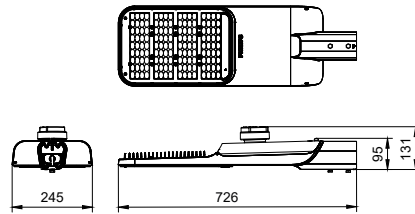

Specifications

Material	Housing: Die-cast Aluminum
	Optic cover: Polycarbonate
Light Source	5050 LED's
Installation	Side entry 42-60mm
	optional adjustable spigot
Luminous flux	system flux up to 52500 lumens
Correlated color temperature - CCT	5700K
	4000K
	3000K
	2700K
	2200K
Luminaire efficacy	5700K: 160lm/W
	4000K: 170lm/W
	3000K: 165lm/W
	2700K: 150lm/W
	2200K: 135lm/W
	4000K: 200lm/W (option)

RoadFlair Pro

RoadFlair Pro

RoadFlair Pro

Dimensional drawing

RoadFlair Pro

Dimensional drawing

RoadFlair Pro

Dimensional drawing