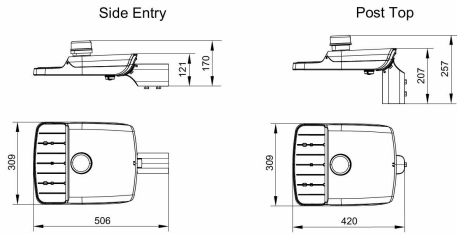

Dimensional drawing

BRP584 LED341/NW 220W DM PSD P7

BRP583 LED208/NW 120W DM PSRD

BRP586

BRP582

Side Entry

Post Top

BRP586 LED350/NW 210W DW2 SR 7TSB LA