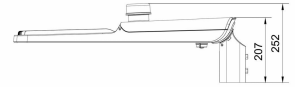

Dimensional drawing

BRP584 LED341/NW 220W DM PSD P7

BRP583 LED208/NW 120W DM PSRD

BRP586

BRP582

Side Entry

Post Top

BRP586 LED350/NW 210W DW2 SR 7TSB LA