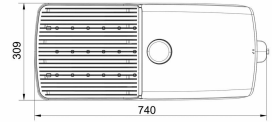

Dimensional drawing

BRP584 LED341/NW 220W DM PSD P7

BRP583 LED208/NW 120W DM PSRD

BRP586

BRP582

Side Entry

Post Top

BRP586 LED350/NW 210W DW2 SR 7TSB LA