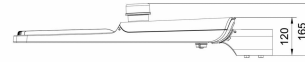

Dimensional drawing

BRP584 LED341/NW 220W DM PSD P7

BRP583 LED208/NW 120W DM PSRD

BRP586

BRP582

Side Entry

Post Top

BRP586 LED350/NW 210W DW2 SR 7TSB LA