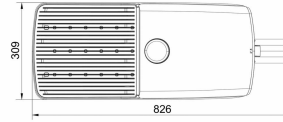

Dimensional drawing

BRP584 LED341/NW 220W DM PSD P7

BRP583 LED208/NW 120W DM PSRD

BRP586

BRP582

Side Entry

Post Top

BRP586 LED350/NW 210W DW2 SR 7TSB LA