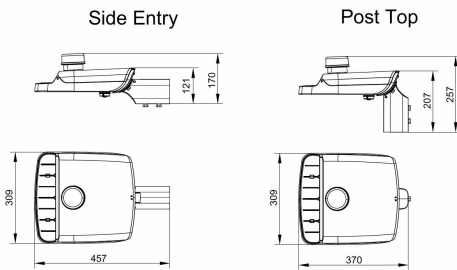

BRP581

BRP581 LED35/NW 20W DM PSRD

General Information

Driver included Yes