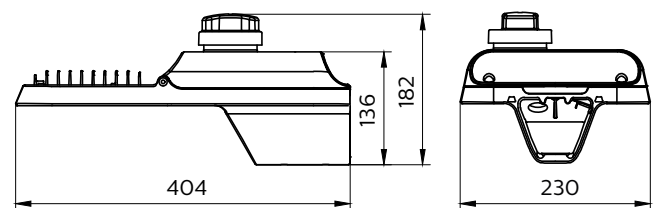

RoadFlair Gen2

Material	Housing: die-cast aluminium
	Optic cover: polycarbonate
Light Source	3030 LED
Installation	Side entry 42-60mm
	Optional adjustable spigot
Luminous flux	System flux up to 43500lm
Correlated color temperature - CCT	5700K
	4000K
	3000K
	2700K
Luminaire efficacy	2200K
	4000K: 140lm/W

Color Rendering index - CRI	70
Power	up to 300W
Mains Voltage	220-240V / 50-60Hz
Control system input	1-10V
Dimming	PSR: 1-10V
	PSRD: 1-10V, Step dimming, AOC
Operating Temperature range	-40 to +50C Ta
Ingress protection	IP66
Certification	IECEE CB, CE, CQC, RCM

Versions

RoadFlair Gen2 BRP49X

Dimensional drawing