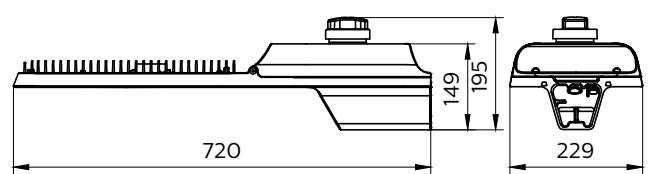

RoadFlair Gen2

Material	Housing: die-cast aluminium
	Optic cover: polycarbonate
Light Source	3030 LED
Installation	Side entry 42-60mm
	Optional adjustable spigot
Luminous flux	System flux up to 43500lm
Correlated color temperature - CCT	5700K
	4000K
	3000K
	2700K
Luminaire efficacy	2200K
	4000K: 140lm/W

Color Rendering index - CRI	70
Power	up to 300W
Mains Voltage	220-240V / 50-60Hz
Control system input	1-10V
Dimming	PSR: 1-10V
	PSRD: 1-10V, Step dimming, AOC
Operating Temperature range	-40 to +50C Ta
Ingress protection	IP66
Certification	IECEE CB, CE, CQC, RCM

Versions

RoadFlair Gen2 BRP49X

Dimensional drawing