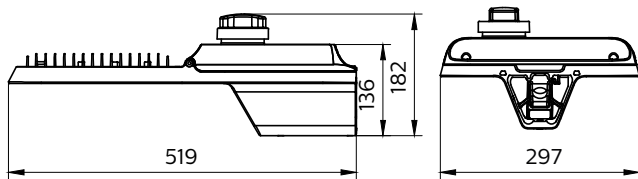

Dimensional drawing