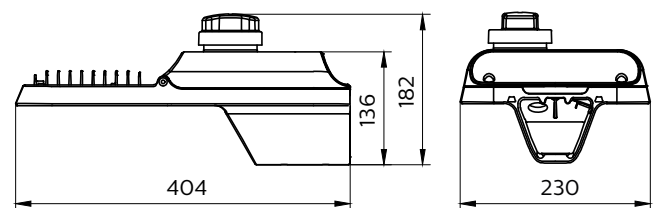

Dimensional drawing