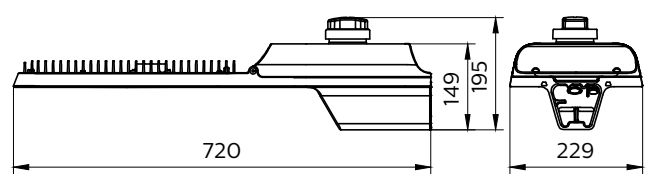

Dimensional drawing