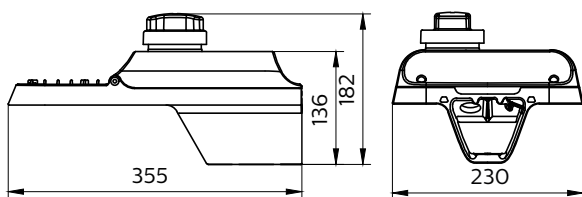

Dimensional drawing