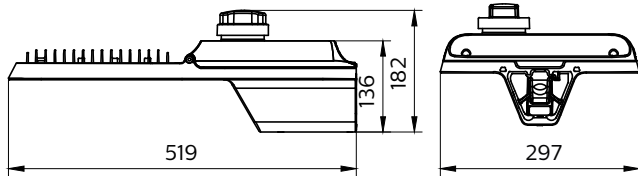

RoadFlair Gen2

Material	Housing: die-cast aluminium
	Optic cover: polycarbonate
Light Source	3030 LED
Installation	Side entry 42-60mm
	Optional adjustable spigot
Luminous flux	System flux up to 43500lm
Correlated color temperature - CCT	5700K
	4000K
	3000K
	2700K
Luminaire efficacy	2200K
	4000K: 140lm/W

Color Rendering index - CRI	70
Power	up to 300W
Mains Voltage	220-240V / 50-60Hz
Control system input	1-10V
Dimming	PSR: 1-10V
	PSRD: 1-10V, Step dimming, AOC
Operating Temperature range	-40 to +50C Ta
Ingress protection	IP66
Certification	IECEE CB, CE, CQC, RCM

Dimensional drawing

Product details

RoadFlair Gen2 BRP49X

RoadFlair Gen2 BRP49X