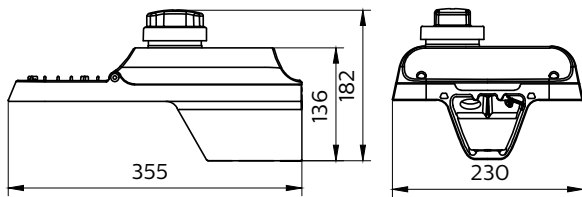

RoadFlair Gen2

Material	Housing: die-cast aluminium
	Optic cover: polycarbonate
Light Source	3030 LED
Installation	Side entry 42-60mm
	Optional adjustable spigot
Luminous flux	System flux up to 43500lm
Correlated color temperature - CCT	5700K
	4000K
	3000K
	2700K
Luminaire efficacy	2200K
	4000K: 140lm/W

Color Rendering index - CRI	70
Power	up to 300W
Mains Voltage	220-240V / 50-60Hz
Control system input	1-10V
Dimming	PSR: 1-10V
	PSRD: 1-10V, Step dimming, AOC
Operating Temperature range	-40 to +50C Ta
Ingress protection	IP66
Certification	IECEE CB, CE, CQC, RCM

Dimensional drawing

Product details

RoadFlair Gen2 BRP49X

RoadFlair Gen2 BRP49X