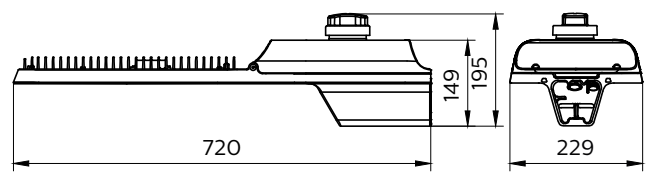

RoadFlair Gen2

Material	Housing: die-cast aluminium
	Optic cover: polycarbonate
Light Source	3030 LED
Installation	Side entry 42-60mm
	Optional adjustable spigot
Luminous flux	System flux up to 43500lm
Correlated color temperature - CCT	5700K
	4000K
	3000K
	2700K
Luminaire efficacy	2200K
	4000K: 140lm/W

Color Rendering index - CRI	70
Power	up to 300W
Mains Voltage	220-240V / 50-60Hz
Control system input	1-10V
Dimming	PSR: 1-10V
	PSRD: 1-10V, Step dimming, AOC
Operating Temperature range	-40 to +50C Ta
Ingress protection	IP66
Certification	IECEE CB, CE, CQC, RCM

Dimensional drawing

Product details

RoadFlair Gen2 BRP49X

RoadFlair Gen2 BRP49X