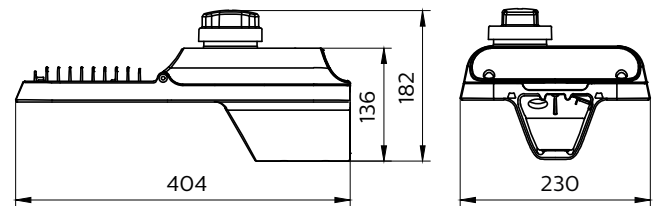

RoadFlair Gen2

Material	Housing: die-cast aluminium
	Optic cover: polycarbonate
Light Source	3030 LED
Installation	Side entry 42-60mm
	Optional adjustable spigot
Luminous flux	System flux up to 43500lm
Correlated color temperature - CCT	5700K
	4000K
	3000K
	2700K
Luminaire efficacy	2200K
	4000K: 140lm/W

Color Rendering index - CRI	70
Power	up to 300W
Mains Voltage	220-240V / 50-60Hz
Control system input	1-10V
Dimming	PSR: 1-10V
	PSRD: 1-10V, Step dimming, AOC
Operating Temperature range	-40 to +50C Ta
Ingress protection	IP66
Certification	IECEE CB, CE, CQC, RCM

Dimensional drawing

Product details

RoadFlair Gen2 BRP49X

RoadFlair Gen2 BRP49X