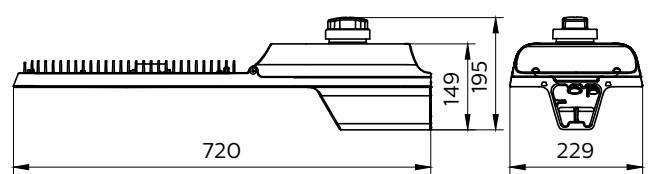

RoadFlair Gen2

Material	Housing: die-cast aluminium
	Optic cover: polycarbonate
Light Source	3030 LED
Installation	Side entry 42-60mm
	Optional adjustable spigot
Luminous flux	System flux up to 43500lm
Correlated color temperature - CCT	5700K
	4000K
	3000K
	2700K
Luminaire efficacy	2200K
	4000K: 140lm/W

Color Rendering index - CRI	70
Power	up to 300W
Mains Voltage	220-240V / 50-60Hz
Control system input	1-10V
Dimming	PSR: 1-10V
	PSRD: 1-10V, Step dimming, AOC
Operating Temperature range	-40 to +50C Ta
Ingress protection	IP66
Certification	IECEE CB, CE, CQC, RCM

Versions

RoadFlair Gen2 BRP49X

Dimensional drawing