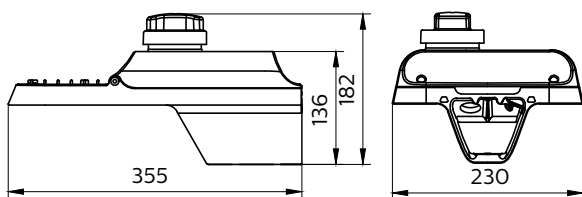

RoadFlair Gen2

Material	Housing: die-cast aluminium
	Optic cover: polycarbonate
Light Source	3030 LED
Installation	Side entry 42-60mm
	Optional adjustable spigot
Luminous flux	System flux up to 43500lm
Correlated color temperature - CCT	5700K
	4000K
	3000K
	2700K
Luminaire efficacy	2200K
	4000K: 140lm/W

Color Rendering index - CRI	70
Power	up to 300W
Mains Voltage	220-240V / 50-60Hz
Control system input	1-10V
Dimming	PSR: 1-10V
	PSRD: 1-10V, Step dimming, AOC
Operating Temperature range	-40 to +50C Ta
Ingress protection	IP66
Certification	IECEE CB, CE, CQC, RCM

Versions

RoadFlair Gen2 BRP49X

Dimensional drawing