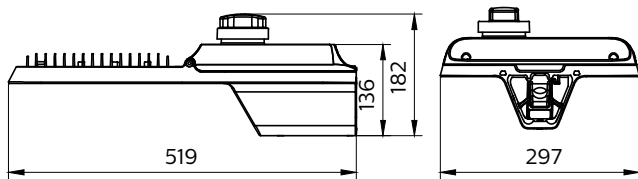

RoadFlair Gen2

Material	Housing: die-cast aluminium
	Optic cover: polycarbonate
Light Source	3030 LED
Installation	Side entry 42-60mm
	Optional adjustable spigot
Luminous flux	System flux up to 43500lm
Correlated color temperature - CCT	5700K
	4000K
	3000K
	2700K
Luminaire efficacy	2200K
	4000K: 140lm/W

Color Rendering index - CRI	70
Power	up to 300W
Mains Voltage	220-240V / 50-60Hz
Control system input	1-10V
Dimming	PSR: 1-10V
	PSRD: 1-10V, Step dimming, AOC
Operating Temperature range	-40 to +50C Ta
Ingress protection	IP66
Certification	IECEE CB, CE, CQC, RCM

Versions

RoadFlair Gen2 BRP49X

Dimensional drawing