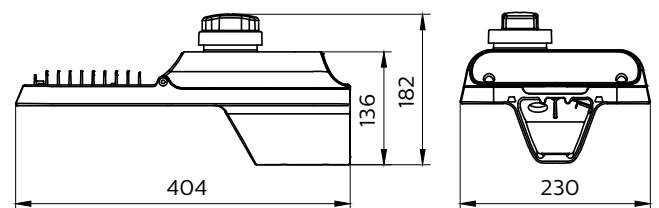

RoadFlair Gen2

Material	Housing: die-cast aluminium
	Optic cover: polycarbonate
Light Source	3030 LED
Installation	Side entry 42-60mm
	Optional adjustable spigot
Luminous flux	System flux up to 43500lm
Correlated color temperature - CCT	5700K
	4000K
	3000K
	2700K
Luminaire efficacy	2200K
	4000K: 140lm/W

Color Rendering index - CRI	70
Power	up to 300W
Mains Voltage	220-240V / 50-60Hz
Control system input	1-10V
Dimming	PSR: 1-10V
	PSRD: 1-10V, Step dimming, AOC
Operating Temperature range	-40 to +50C Ta
Ingress protection	IP66
Certification	IECEE CB, CE, CQC, RCM

Versions

RoadFlair Gen2 BRP49X

Dimensional drawing