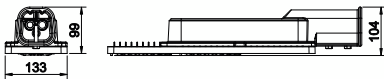

## Dimensional drawing

| General Information          |  |
|------------------------------|--|
| Driver included              | Yes                                      |
| Gear                         | -  |
| Service tag                  | Yes                                      |
| Light Technical              |  |
| Color rendering index (CRI)  | 70                                       |
| Controls and Dimming         |  |
| Dimmable                     | Yes                                      |
| Mechanical and Housing       |  |
| Optical cover type           | Polycarbonate<br>bowl/cover UV-resistant |
| Housing Color                | RAL7040                                  |
| Mech. impact protection code | IK08                                     |
| Ingress protection code      | IP66                                     |
| Approval and Application     |  |
| CE mark                      | Yes                                      |
| Flammability mark            | -  |