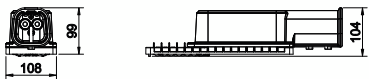

Dimensional drawing