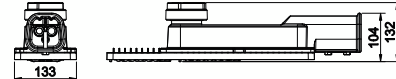

Dimensional drawing