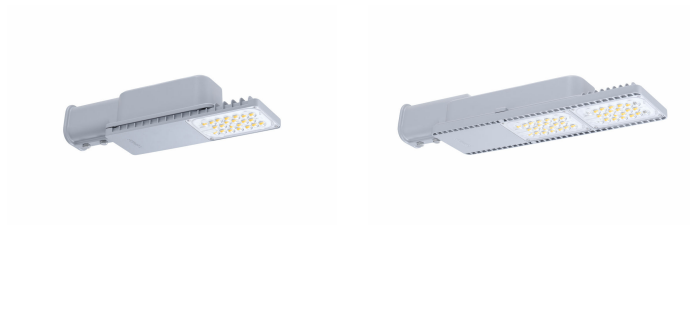

RoadFlair ECO

Material	Housing: die-cast aluminium
	Optic cover: polycarbonate
Light Source	5050 LED
Installation	Side entry 40-60mm
	Optional adjustable spigot
Luminous flux	System flux up to 18100lm
Correlated color temperature - CCT	5700K
	4000K
	3000K
	2700K
	2200K

Luminaire efficacy	4000K: 150lm/W
Color Rendering index - CRI	70
Power	up to 120W
Mains Voltage	220-240V / 50-60Hz
Control system input	1-10V
Dimming	PSA: 1-10V, AOC
Operating Temperature range	-40 to +50C Ta
Ingress protection	IP66
Certification	IECEE CB, CE, CQC

Versions

Road Flair Eco

Road Flair Eco

Dimensional drawing