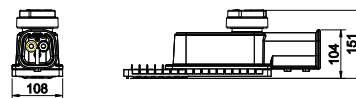

Dimensional drawing