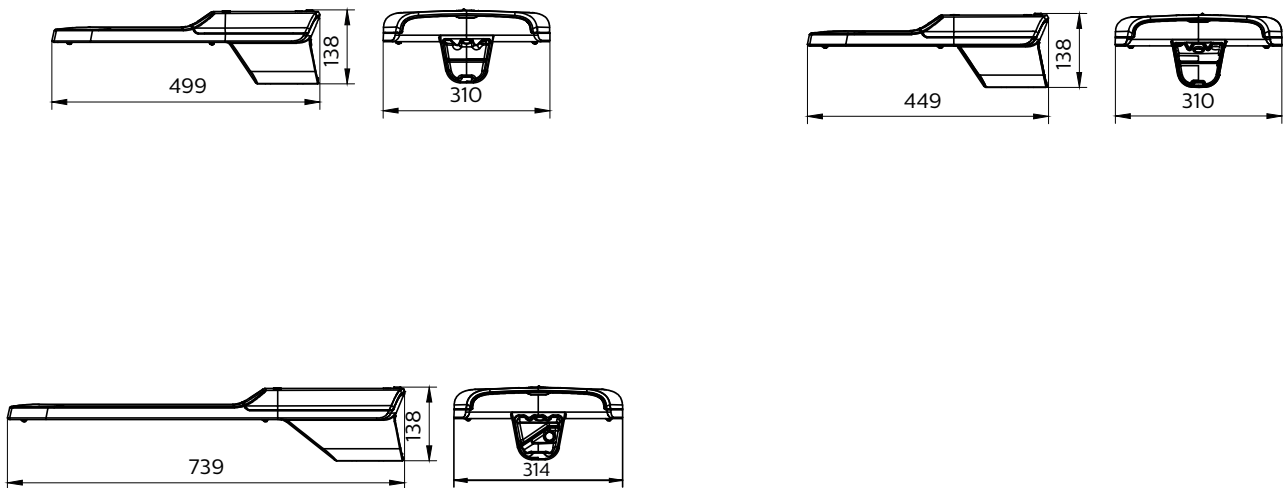

Dimensional drawing