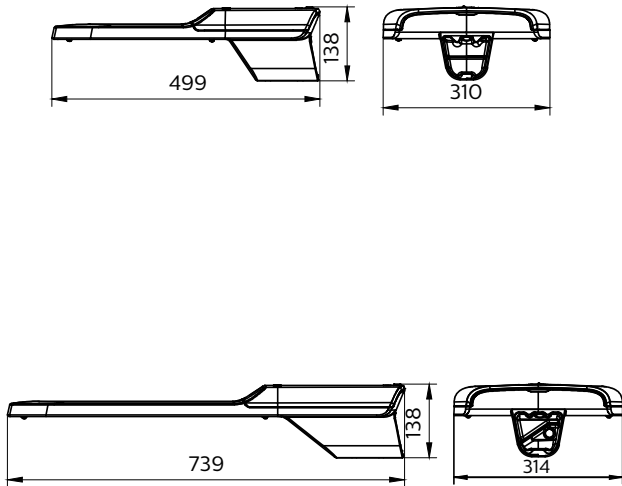

## Specifications

<b>Material</b>	Housing: die-cast aluminiumOptic: polycarbonateOptic cover: glass
<b>Light Source</b>	3030 LED5050 LEDHigh Power LED
<b>Installation</b>	Side entry 42-60mmOptional adjustable spigot
<b>Luminous flux</b>	System flux up to 55000lm
<b>Correlated color temperature - CCT</b>	5700K4000K3000K2700K2200K
<b>Luminaire efficacy</b>	4000K: 140lm/WOptional 4000K 160lm/W
<b>Color Rendering index - CRI</b>	70

## Dimensional drawing