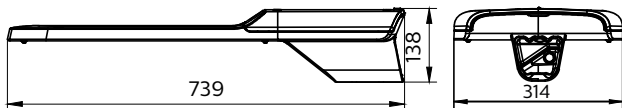

GreenVision Xceed Gen2

Specifications

Material	Housing: die-cast aluminiumOptic: polycarbonateOptic cover: glass
Light Source	3030 LED5050 LEDHigh Power LED
Installation	Side entry 42-60mmOptional adjustable spigot
Luminous flux	System flux up to 55000lm
Correlated color temperature - CCT	5700K4000K3000K2700K2200K
Luminaire efficacy	4000K: 140lm/WOptional 4000K 160lm/W
Color Rendering index - CRI	70

Power	up to 390W
Mains Voltage	220-240V / 50-60HzOptional 120-277V / 50-60Hz
Control system input	DALI / 1-10V / D4i
Dimming	PSR: 1-10VPSD: DALIPSC: Coded mainsSPRD: 1-10V, Step dimming, AOCSR: D4i
Operating Temperature range	-40 to +50C Ta
Ingress protection	IP66
Certification	IECEE CB, CE, CQC, RCM, D4i

Dimensional drawing