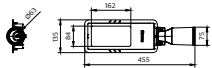

Application

- Residential and connecting roads
- Expressway
- Urban roads and parking lots
- Suburban roads and pathways

StreetStar Gen2

Versions

StreetStar Gen2

StreetStar Gen2

Dimensional drawing

BRP241 30W