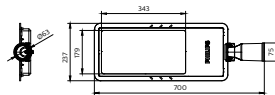

BRP244 90W - 120W

BRP242 40W - 50W

BRP243 60W - 80W

BRP245 130W - 150W

BRP246 160W - 200W

General Information

Driver included	Yes
Gear	EB

Light Technical