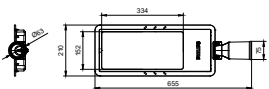

StreetStar Gen2

Versions

StreetStar Gen2

StreetStar Gen2

Dimensional drawing