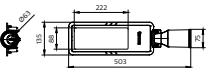

BRP242 40W - 50W