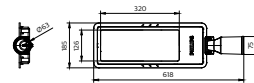

Application

- Residential and connecting roads
- Expressway
- Urban roads and parking lots
- Suburban roads and pathways

StreetStar Gen2

Versions

StreetStar Gen2

StreetStar Gen2

Dimensional drawing

BRP241 30W