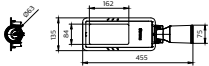

Application

- Residential and connecting roads
- Expressway
- Urban roads and parking lots
- Suburban roads and pathways

StreetStar Gen2

Versions

StreetStar Gen2

StreetStar Gen2

Dimensional drawing

BRP241 30W