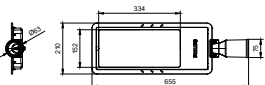

StreetStar Gen2

Versions

StreetStar Gen2

StreetStar Gen2

Dimensional drawing