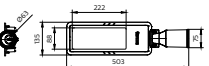

BRP242 40W - 50W