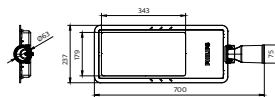

BRP244 90W - 120W

BRP242 40W - 50W

BRP243 60W - 80W

BRP245 130W - 150W

BRP246 160W - 200W

General Information

Driver included	Yes
Gear	EB

Light Technical