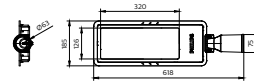

Application

- Residential and connecting roads
- Expressway
- Urban roads and parking lots
- Suburban roads and pathways

StreetStar Gen2

Versions

StreetStar Gen2

StreetStar Gen2

Dimensional drawing

BRP241 30W