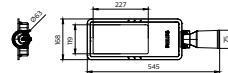

BRP243 60W - 80W