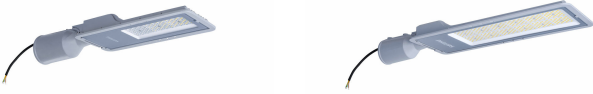

Features

- Energy efficient: 140lm/W for NW
- Easy and flexible mounting: adjustable side-entry and post-top with pre-wired cable
- Slim and robust design: die-cast aluminum structure
- Easy cleaning and maintenance: glass front cover
- Professional lighting design

Application

- Residential and connecting roads
- Expressway
- Urban roads and parking lots
- Suburban roads and pathways

StreetStar Gen2

Versions

StreetStar Gen2

StreetStar Gen2

Dimensional drawing

BRP241 30W