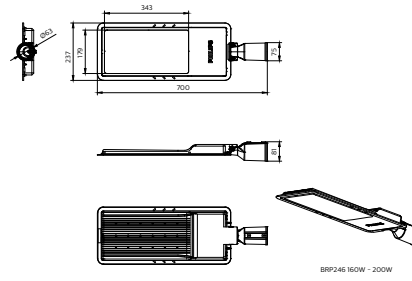

Dimensional drawing

General Information

Driver included	Yes
Light Technical	
Color rendering index (CRI)	≥70
Controls and Dimming	
Dimmable	Fixed
Mechanical and Housing	
Optical cover type	Tempered glass
Mech. impact protection code	IK08
Ingress protection code	IP66
Approval and Application	
CE mark	Yes
Flammability mark	-

General Information

Order Code	Full Product Name	Gear
911401870087	BRP244 LED135/WW 100W DMO PSU GC	EB
911401870187	BRP244 LED162/WW 120W DMO PSU GC	EB
911401870987	BRP244 LED140/NW 100W DMO PSU GC	EB
911401871087	BRP244 LED168/NW 120W DMO PSU GC	EB
911401817188	BRP243 LED112/NW 80W DMO PSU ANZ	-
911401868087	BRP243 LED94/WW 70W DMO PSU	EB
911401868187	BRP243 LED108/WW 80W DMO PSU	EB
911401868987	BRP243 LED98/NW 70W DMO PSU	EB
911401869087	BRP243 LED112/NW 80W DMO PSU	EB
911401867987	BRP242 LED67/WW 50W DMO PSU	EB
911401868887	BRP242 LED70/NW 50W DMO PSU	EB
911401817088	BRP241 LED42/NW 30W DMO PSU ANZ	-
911401867887	BRP241 LED40/WW 30W DMO PSU	EB
911401868787	BRP241 LED42/NW 30W DMO PSU	EB
911401869787	BRP242 LED67/WW 50W DMO PSU GC	EB
911401870687	BRP242 LED70/NW 50W DMO PSU GC	EB
911401868287	BRP244 LED135/WW 100W DMO PSU	EB
911401868387	BRP244 LED162/WW 120W DMO PSU	EB
911401869187	BRP244 LED140/NW 100W DMO PSU	EB
911401869287	BRP244 LED168/NW 120W DMO PSU	EB
911401869687	BRP241 LED40/WW 30W DMO PSU GC	EB
911401870587	BRP241 LED42/NW 30W DMO PSU GC	EB
911401869887	BRP243 LED94/WW 70W DMO PSU GC	EB
911401869987	BRP243 LED108/WW 80W DMO PSU GC	EB
911401870787	BRP243 LED98/NW 70W DMO PSU GC	EB
911401870887	BRP243 LED112/NW 80W DMO PSU GC	EB
911401870287	BRP245 LED202/WW 150W DMO PSU GC	EB
911401871187	BRP245 LED210/NW 150W DMO PSU GC	EB
911401817388	BRP246 LED280/NW 200W DMO PSU ANZ	-
911401868587	BRP246 LED243/WW 180W DMO PSU	EB
911401868687	BRP246 LED270/WW 200W DMO PSU	EB
911401869487	BRP246 LED252/NW 180W DMO PSU	EB
911401869587	BRP246 LED280/NW 200W DMO PSU	EB
911401817288	BRP245 LED210/NW 150W DMO PSU ANZ	-
911401868487	BRP245 LED202/WW 150W DMO PSU	EB
911401869387	BRP245 LED210/NW 150W DMO PSU	EB