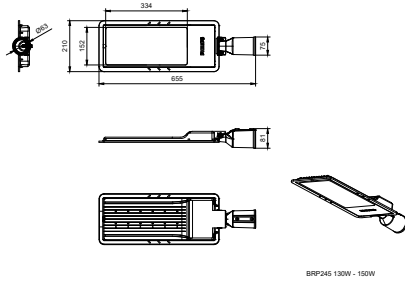

Dimensional drawing

General Information

Driver included	Yes
Light Technical	
Color rendering index (CRI)	≥70
Controls and Dimming	
Dimmable	Fixed
Mechanical and Housing	
Optical cover type	Tempered glass
Mech. impact protection code	IK08
Ingress protection code	IP66
Approval and Application	
CE mark	Yes
Flammability mark	-

General Information

Order Code	Full Product Name	Gear
911401870087	BRP244 LED135/WW 100W DMO PSU GC	EB
911401870187	BRP244 LED162/WW 120W DMO PSU GC	EB
911401870987	BRP244 LED140/NW 100W DMO PSU GC	EB
911401871087	BRP244 LED168/NW 120W DMO PSU GC	EB
911401817188	BRP243 LED112/NW 80W DMO PSU ANZ	-
911401868087	BRP243 LED94/WW 70W DMO PSU	EB
911401868187	BRP243 LED108/WW 80W DMO PSU	EB
911401868987	BRP243 LED98/NW 70W DMO PSU	EB
911401869087	BRP243 LED112/NW 80W DMO PSU	EB
911401867987	BRP242 LED67/WW 50W DMO PSU	EB
911401868887	BRP242 LED70/NW 50W DMO PSU	EB
911401817088	BRP241 LED42/NW 30W DMO PSU ANZ	-
911401867887	BRP241 LED40/WW 30W DMO PSU	EB
911401868787	BRP241 LED42/NW 30W DMO PSU	EB
911401869787	BRP242 LED67/WW 50W DMO PSU GC	EB
911401870687	BRP242 LED70/NW 50W DMO PSU GC	EB
911401868287	BRP244 LED135/WW 100W DMO PSU	EB
911401868387	BRP244 LED162/WW 120W DMO PSU	EB
911401869187	BRP244 LED140/NW 100W DMO PSU	EB
911401869287	BRP244 LED168/NW 120W DMO PSU	EB
911401869687	BRP241 LED40/WW 30W DMO PSU GC	EB
911401870587	BRP241 LED42/NW 30W DMO PSU GC	EB
911401869887	BRP243 LED94/WW 70W DMO PSU GC	EB
911401869987	BRP243 LED108/WW 80W DMO PSU GC	EB
911401870787	BRP243 LED98/NW 70W DMO PSU GC	EB
911401870887	BRP243 LED112/NW 80W DMO PSU GC	EB
911401870287	BRP245 LED202/WW 150W DMO PSU GC	EB
911401871187	BRP245 LED210/NW 150W DMO PSU GC	EB
911401817388	BRP246 LED280/NW 200W DMO PSU ANZ	-
911401868587	BRP246 LED243/WW 180W DMO PSU	EB
911401868687	BRP246 LED270/WW 200W DMO PSU	EB
911401869487	BRP246 LED252/NW 180W DMO PSU	EB
911401869587	BRP246 LED280/NW 200W DMO PSU	EB
911401817288	BRP245 LED210/NW 150W DMO PSU ANZ	-
911401868487	BRP245 LED202/WW 150W DMO PSU	EB
911401869387	BRP245 LED210/NW 150W DMO PSU	EB