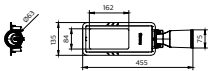

Dimensional drawing

BRP241 30W