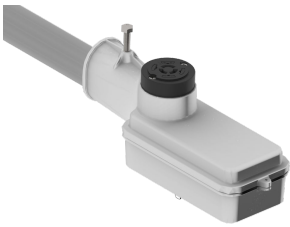

Product details

EssentialForce

General Information

Driver included	Yes
Lamp family code	LED-HP
Light source replaceable	Yes

Light Technical

Luminaire light beam spread	-

Operating and Electrical

Surge Protection (Common/Differential)	Surge protection level until 10 kV differential mode and 10 kV common mode

Mechanical and Housing

Mech. impact protection code	IK08
Ingress protection code	IP66
Standard tilt angle posttop	-
Overall length	300 mm
Overall width	107 mm

Approval and Application

Ambient temperature range	-5 to +50 °C

Light Technical (1/2)

Order Code	Full Product Name	Correlated Color Temperature (Nom)	Color rendering index (CRI)	Luminous Efficacy (rated) (Nom)	Luminous Flux
919306032931	BRP230 LED30 NW 18W DMLN P7 0-10 SRG12KA	4000 K	>70	167 lm/W	3,000 lm
919306032971	BRP230 LED90 NW 65W DMLN P7 0-10 SRG12KA	4000 K	>70	138 lm/W	9,000 lm
919306035591	BRP230 LED50 NW 31W DMLN P7 0-10 MX	4000 K	70	161 lm/W	5,000 lm
919306035611	BRP230 LED78 NW 52W DMLN P7 0-10 MX	4000 K	70	150 lm/W	7,800 lm
919306035621	BRP230 LED90 NW 65W DMLN P7 0-10 MX	4000 K	70	138 lm/W	9,000 lm
919306035931	BRP230 LED29-2S WW 18W DMLN P7 0-10	3000 K	70	161 lm/W	2,900 lm
919306035941	BRP230 LED30-2S NW 18W DMLN P7 0-10	4000 K	70	167 lm/W	3,000 lm
919306035961	BRP230 LED48-2S WW 31W DMLN P7 0-10	3000 K	70	155 lm/W	4,800 lm
919306035971	BRP230 LED50-2S NW 31W DMLN P7 0-10	4000 K	70	161 lm/W	5,000 lm
919306035991	BRP230 LED62-2S WW 42W DMLN P7 0-10	3000 K	70	148 lm/W	6,200 lm
919306036001	BRP230 LED65-2S NW 42W DMLN P7 0-10	4000 K	70	155 lm/W	6,500 lm