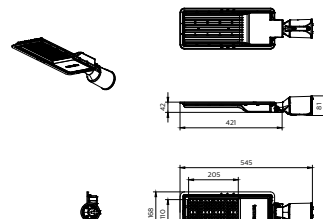

## Dimensional drawing

BRP121 70W

BRP121 50W

BRP121 30W

BRP121 80&100W

**Informasi Umum**

Driver tercakup	Ya
Alat	EB
Jumlah unit alat	1 unit

**Teknis Lampu**