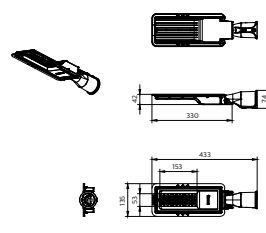

BRP121 50W D48