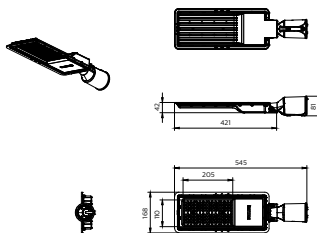

Application

- Amenity/Security/Landscape/ Plaza square/Parking/Architectural lighting

BRP121

Versions

Essential Smartbright Pathway gen2

Dimensional drawing

BRP121 70W

BRP121 50W

BRP121 100W D48

BRP121 30W

BRP121 80&100W

BRP121 50W D48

Product details

Essential Smartbright Pathway
gen2

General Information

Driver included	Yes
Gear	EB
Number of gear units	1 unit