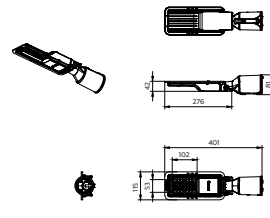

BRP121

Versions

Essential Smartbright Pathway gen2

Dimensional drawing

BRP121 30W