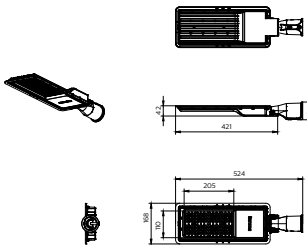

Application

- Amenity/Security/Landscape/ Plaza square/Parking/Architectural lighting

BRP121

Versions

Essential Smartbright Pathway gen2

Dimensional drawing

BRP121 70W

BRP121 50W

BRP121 100W D48

BRP121 30W

BRP121 80&100W

BRP121 50W D48

Product details

Essential Smartbright Pathway
gen2

General Information

Driver included	Yes
Gear	EB
Number of gear units	1 unit