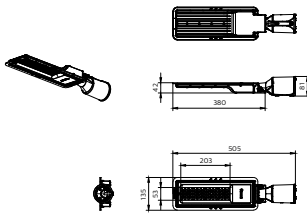

Application

- Amenity/Security/Landscape/ Plaza square/Parking/Architectural lighting

BRP121

Versions

Essential Smartbright Pathway gen2

Dimensional drawing

BRP121 70W

BRP121 50W

BRP121 100W D48

BRP121 30W

BRP121 80&100W

BRP121 50W D48

Product details

Essential Smartbright Pathway
gen2

General Information

Driver included	Yes
Gear	EB
Number of gear units	1 unit