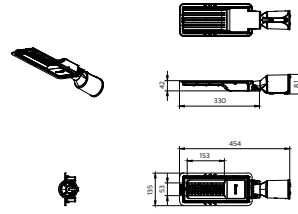

Application

- Amenity/Security/Landscape/ Plaza square/Parking/Architectural lighting

BRP121

Versions

Essential Smartbright Pathway gen2

Dimensional drawing

BRP121 70W

BRP121 50W