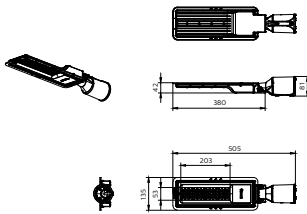

Application

- Amenity/Security/Landscape/ Plaza square/Parking/Architectural lighting

BRP121

Versions

Essential Smartbright Pathway gen2

Essential Smartbright Pathway gen2

Essential Smartbright Pathway gen2

Dimensional drawing

BRP121 70W

BRP121 50W

BRP121 30W

BRP121 80&100W

General Information

Driver included	Yes
Gear	EB
Number of gear units	1 unit

Light Technical