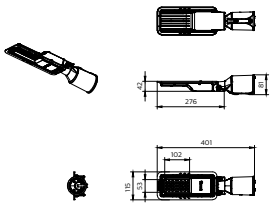

Application

- Amenity/Security/Landscape/ Plaza square/Parking/Architectural lighting

BRP121

Versions

Essential Smartbright Pathway gen2

Essential Smartbright Pathway gen2

Essential Smartbright Pathway gen2

Dimensional drawing

BRP121 70W

BRP121 50W

BRP121 30W

BRP121 80&100W

General Information

Driver included	Yes
Gear	EB
Number of gear units	1 unit

Light Technical