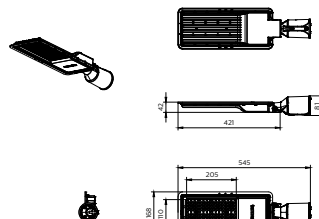

Dimensional drawing

BRP121 70W

BRP121 50W

BRP121 30W

BRP121 80&100W

General Information

Driver included	Yes
Gear	EB
Number of gear units	1 unit

Light Technical