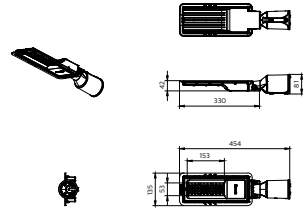

Application

- Amenity/Security/Landscape/ Plaza square/Parking/Architectural lighting

BRP121

Versions

Essential Smartbright Pathway gen2

Essential Smartbright Pathway gen2

Essential Smartbright Pathway gen2

Dimensional drawing

BRP121 70W

BRP121 50W

BRP121 30W

BRP121 80&100W

General Information

Driver included	Yes
Gear	EB
Number of gear units	1 unit

Light Technical