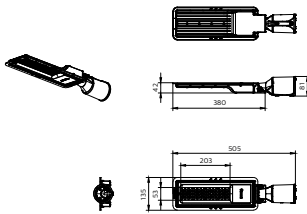

Application

- Amenity/Security/Landscape/ Plaza square/Parking/Architectural lighting

BRP121

Versions

Essential Smartbright Pathway gen2

Essential Smartbright Pathway gen2

Essential Smartbright Pathway gen2

Essential Smartbright Pathway gen2

Dimensional drawing

BRP121 70W

BRP121 50W

BRP121 30W

BRP121 80&100W

General Information

Driver included	Yes
Gear	EB
Number of gear units	1 unit