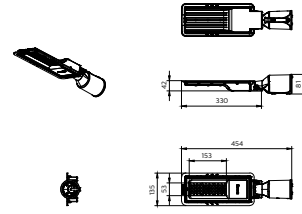

Application

- Amenity/Security/Landscape/ Plaza square/Parking/Architectural lighting

BRP121

Versions

Essential Smartbright Pathway gen2

Essential Smartbright Pathway gen2

Essential Smartbright Pathway gen2

Essential Smartbright Pathway gen2

Dimensional drawing

BRP121 70W

BRP121 50W

BRP121 30W

BRP121 80&100W

General Information

Driver included	Yes
Gear	EB
Number of gear units	1 unit