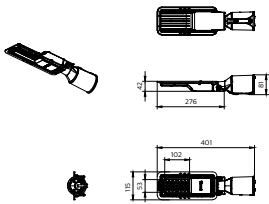

Essential Smartbright Pathway gen2

Dimensional drawing

BRP121 70W

BRP121 50W

BRP121 30W

BRP121 80&100W

General Information

Driver included	Yes
Gear	EB
Number of gear units	1 unit