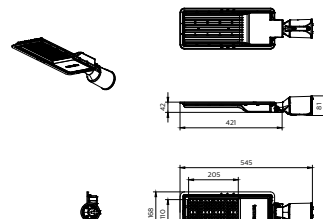

Essential Smartbright Pathway gen2

Dimensional drawing

BRP121 70W

BRP121 50W

BRP121 30W

BRP121 80&100W

General Information

Driver included	Yes
Gear	EB
Number of gear units	1 unit