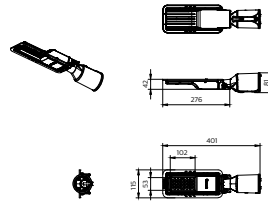

BRP121

Versions

Essential Smartbright Pathway gen2

Essential Smartbright Pathway gen2

Dimensional drawing

BRP121 30W