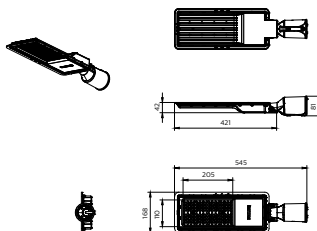

BRP121 80&100W