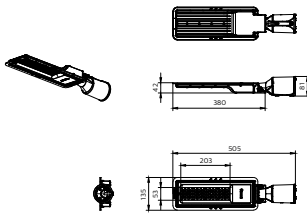

Application

- Amenity/Security/Landscape/ Plaza square/Parking/Architectural lighting

BRP121

Versions

Essential Smartbright Pathway gen2

Essential Smartbright Pathway gen2

Dimensional drawing

BRP121 70W