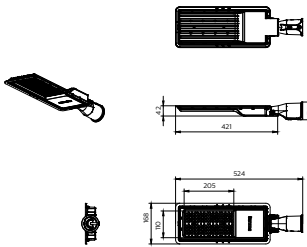

BRP121 100W D48