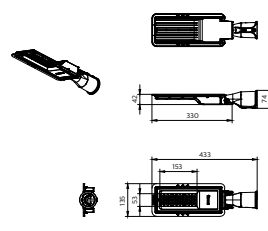

BRP121 50W

BRP121 100W D48

BRP121 30W

BRP121 80&100W

BRP121 50W D48

Product details

Essential Smartbright Pathway
gen2

General Information