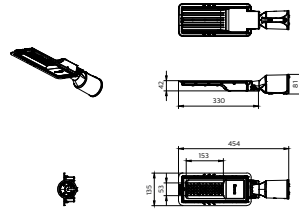

Application

- Amenity/Security/Landscape/ Plaza square/Parking/Architectural lighting

BRP121

Versions

Essential Smartbright Pathway gen2

Essential Smartbright Pathway gen2

Dimensional drawing

BRP121 70W