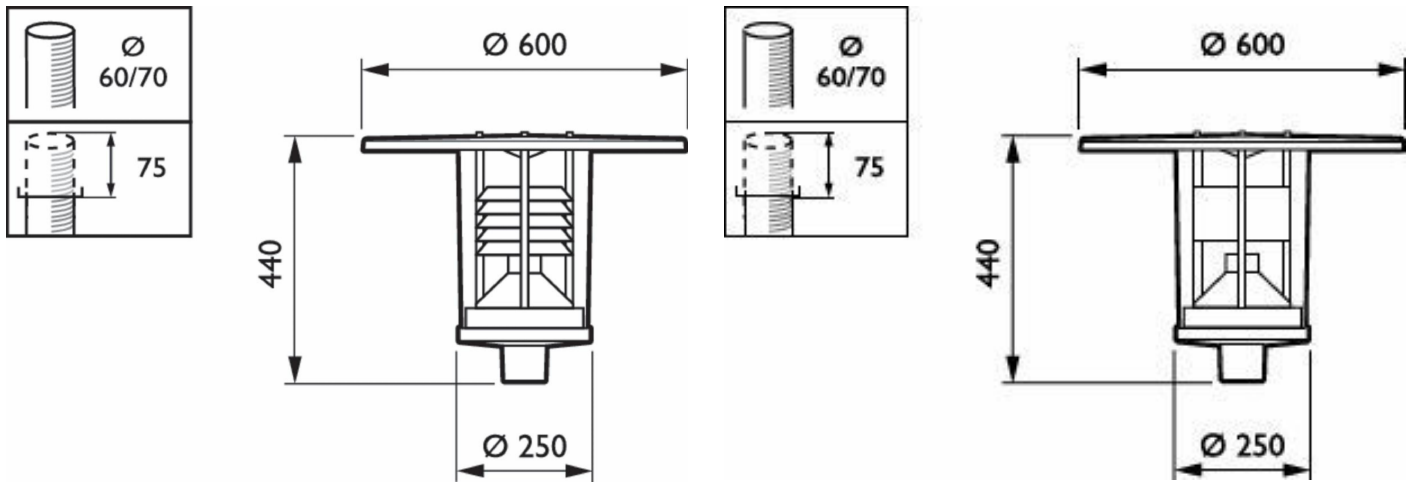

Versions

OPPR BPS962i 0001

OPPR BPS962i 0003

Features

- Robust materials (IK10)
- Comfortable white light: 830 or 840
- Several optical elements
- Fits on top of 60 mm poles
- Delivered with a 4-meter cable
- 5-year standard warranty

Dimensional drawing

Grandville LED - LED GreenLine 2900 lm - Internal louver opal

Grandville LED - LED GreenLine 4500 lm - LED - 830 warm white - Power supply unit regulating - 220 to 240 V - 50 to 60 Hz - Safety class II - Asymmetrical - Polycarbonate bowl/cover - Gray - Philips standard surge protection level - Cable 4.0 m without plug - Post-top for diameter 60 mm