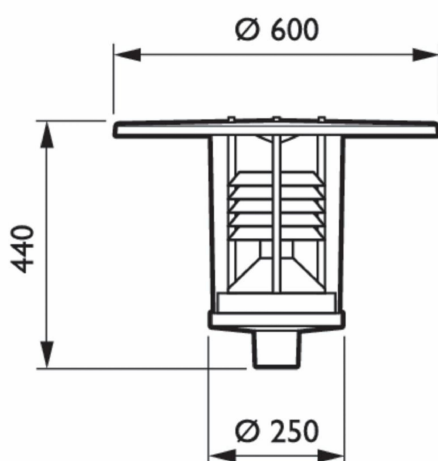

Versions

OPPR BPS962i 0001

OPPR BPS962i 0003

Copenhagen City LED
gen2 small with post-top
fixation

Målskitse

BPS962 LED45/830 II LO CLO-DDF6 C4K

BPS962 LED29/830 DF CLO-DDF6 C4K

Generelle oplysninger