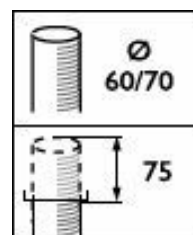

Versions

OPPR BPS962i 0001

OPPR BPS962i 0003

Copenhagen City LED
gen2 small with post-top
fixation

Målskitse

BPS962 LED45/830 II LO CLO-DDF6 C4K

BPS962 LED29/830 DF CLO-DDF6 C4K

Generelle oplysninger