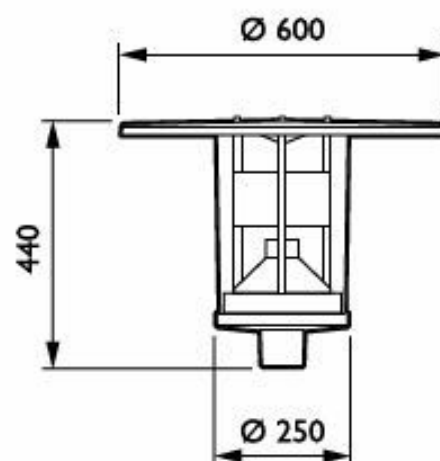

Versions

OPPR BPS962i 0001

OPPR BPS962i 0003

Copenhagen City LED
gen2 small with post-top
fixation

Målskitse

BPS962 LED45/830 II LO CLO-DDF6 C4K

BPS962 LED29/830 DF CLO-DDF6 C4K

Generelle oplysninger