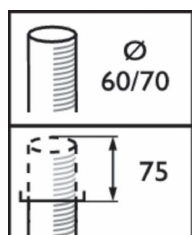

Versions

OPPR BPS962i 0001

OPPR BPS962i 0003

Copenhagen City LED
gen2 small with post-top
fixation

Målskitse

BPS962 LED45/830 II LO CLO-DDF6 C4K

BPS962 LED29/830 DF CLO-DDF6 C4K

Generelle oplysninger