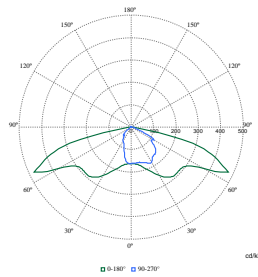

Polar Normal (separate) - BPP614I - 912300024542