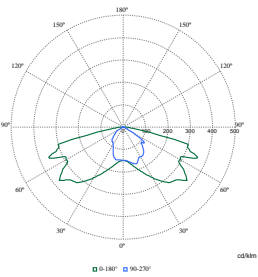

Product Data

Order Code	Full Product Name	Product family code
912300024543	BPP612 LED70/740 PSD SRN D9 SRG10 60/76P	BPP612
912300024545	BPP612 LED60/740 PSU SRN CLO 76P	BPP612
912300024546	BPP612 LED40/740 PSU SRN CLO 60P	BPP612
912300024547	BPP612 LED60/740 PSU SRN CLO 60P	BPP612
912300024802	BPP612 LED100-3S/830 PSU II MRN GR 60/76	BPP612
912300024803	BPP612 LED70-3S/830 PSU II SRN GR 60/76	BPP612
912300024539	BPP614 LED18/740 PSU SRN CLO 60P	BPP614
912300024540	BPP614 LED23/740 PSU SRN CLO 60P	BPP614
912300024542	BPP614 LED27/740 PSD SRN D9 SRG10 60/76P	BPP614
912300024799	BPP614 LED43-3S/830 PSU II MRN GR 60/76	BPP614

Order Code	Full Product Name	Product family code
912300024801	BPP614 LED43-3S/830 PSU II SRN GR 60/76	BPP614
912300024548	BPP616 LED12/740 PSU SRN CLO 76P	BPP616
912300024549	BPP616 LED18/740 PSU SRN CLO 76P	BPP616
912300024550	BPP616 LED30/740 PSU SRN CLO 76P	BPP616
912300024551	BPP616 LED12/740 PSU SRN CLO 60P	BPP616
912300024552	BPP616 LED18/740 PSU SRN CLO 60P	BPP616
912300024553	BPP616 LED30/740 PSU SRN CLO 60P	BPP616
912300024554	BPP616 LED12/740 PSU SRN CLO 32/60S	BPP616
912300024555	BPP616 LED18/740 PSU SRN CLO 32/60S	BPP616
912300024556	BPP616 LED12/740 PSD SRN D9 SRG10 60S	BPP616

Polar Wide Diagrams

Polar Normal (separate) - BPP616I - 912300024556