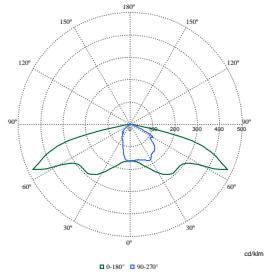

Stela+ gen2 Long, Square & Wide

Polar Wide Diagrams

Polar Normal (separate) - BPP614I - 912300024801