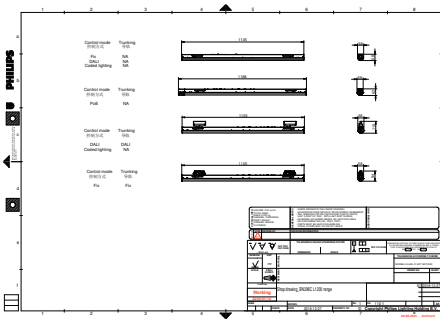

Versions

GreenPerform BN398

Dimensional drawing

GreenPerform Batten G3 BN398C

Dimensional drawing

GreenPerform Batten G3 BN398C

Operating and Electrical

Protection class IEC	Safety class I
Input Voltage	220-240 V
Line Frequency	50 or 60 Hz