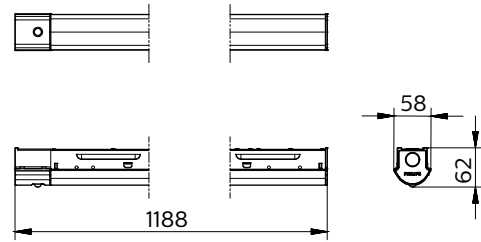

GreenPerform Batten G3 BN398C

Dimensional drawing