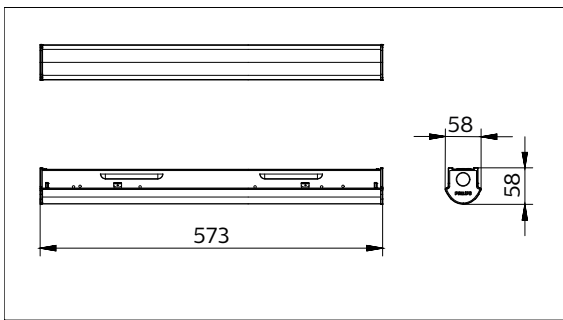

GreenPerform Batten G3 BN398C

Dimensional drawing