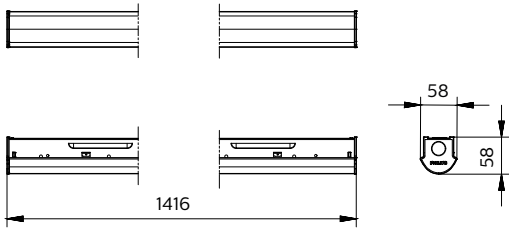

Versions

GreenPerform BN398

Dimensional drawing

GreenPerform Batten G3 BN398C

Dimensional drawing

GreenPerform Batten G3 BN398C

Operating and Electrical

Protection class IEC	Safety class I
Input Voltage	220-240 V
Line Frequency	50 or 60 Hz