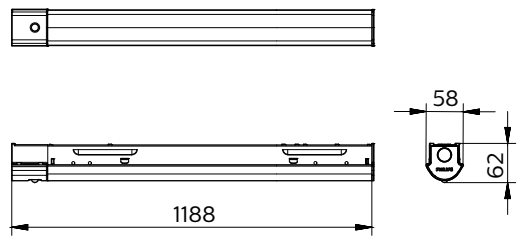

GreenPerform Batten G3 BN398C

Dimensional drawing