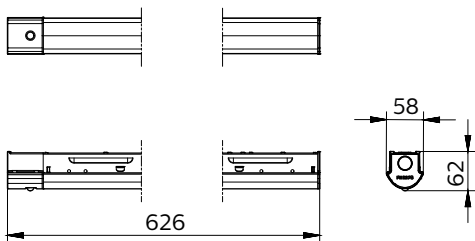

Versions

GreenPerform BN398

Dimensional drawing

GreenPerform Batten G3 BN398C

Dimensional drawing

GreenPerform Batten G3 BN398C

Operating and Electrical

Protection class IEC	Safety class I
Input Voltage	220-240 V
Line Frequency	50 or 60 Hz