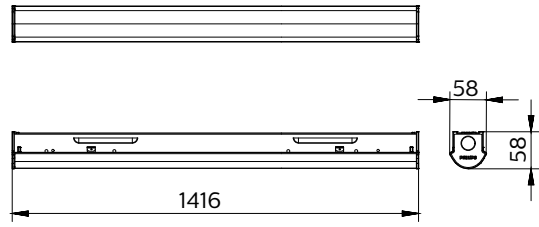

Versions

GreenPerform BN398

Dimensional drawing

GreenPerform Batten G3 BN398C

Dimensional drawing

GreenPerform Batten G3 BN398C

Operating and Electrical

Protection class IEC	Safety class I
Input Voltage	220-240 V
Line Frequency	50 or 60 Hz