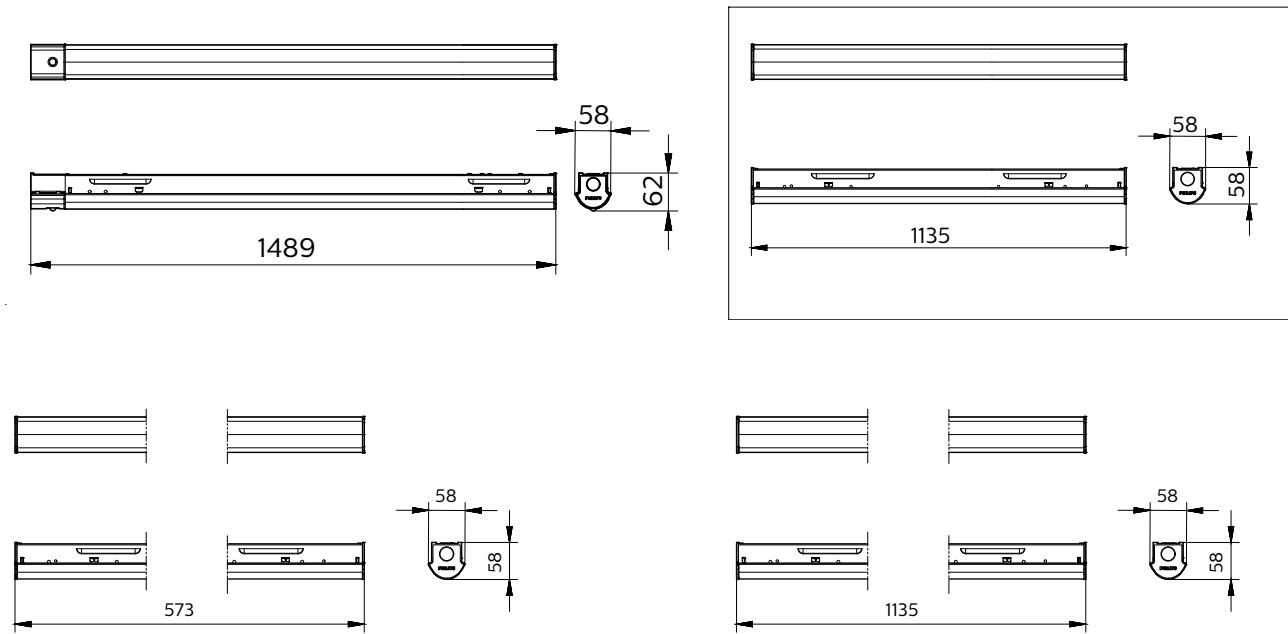

Dimensional drawing