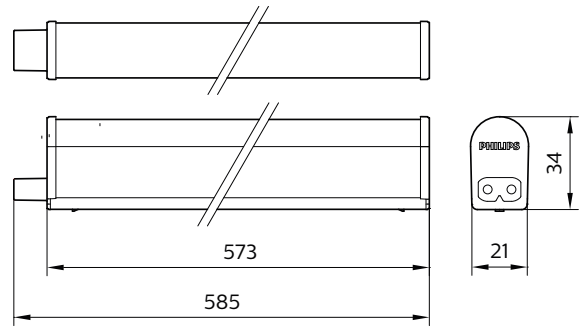

### Features

- One piece PC extrusion housing, Single piece integral design for better aesthetics
- Transparent end cap, Enables continuous light line without black spots up to 10pcs
- CRI 80, SDCM < 7, 80lm/W, Superior light quality combined with good energy savings
- Slim profile, Ideal for task lighting / cove lighting applications
- Slim and narrow end cap, Fits the cove or shelf more easily
- Uniform Light, Optimal optical design to ensure no spottiness
- L70 20k hours, Reliable long lasting solution
- 4 lengths, 3 colors, Increased number of options for easy application

## Dimensional drawing