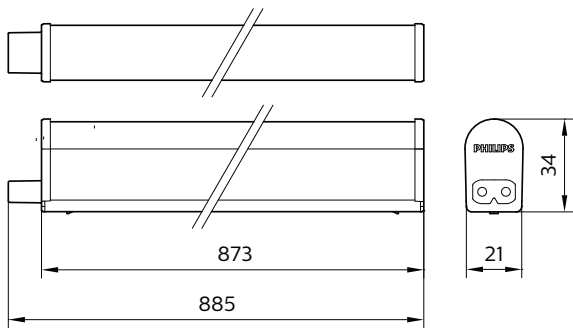

### Features

- One piece PC extrusion housing, Single piece integral design for better aesthetics
- Transparent end cap, Enables continuous light line without black spots up to 10pcs
- CRI 80, SDCM < 7, 80lm/W, Superior light quality combined with good energy savings
- Slim profile, Ideal for task lighting / cove lighting applications
- Slim and narrow end cap, Fits the cove or shelf more easily
- Uniform Light, Optimal optical design to ensure no spottiness
- L70 20k hours, Reliable long lasting solution
- 4 lengths, 3 colors, Increased number of options for easy application

## Dimensional drawing