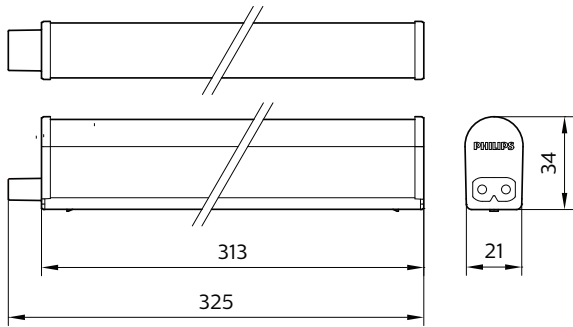

### Features

- One piece PC extrusion housing, Single piece integral design for better aesthetics
- Transparent end cap, Enables continuous light line without black spots up to 10pcs
- CRI 80, SDCM < 7, 80lm/W, Superior light quality combined with good energy savings
- Slim profile, Ideal for task lighting / cove lighting applications
- Slim and narrow end cap, Fits the cove or shelf more easily
- Uniform Light, Optimal optical design to ensure no spottiness
- L70 20k hours, Reliable long lasting solution
- 4 lengths, 3 colors, Increased number of options for easy application

## Dimensional drawing