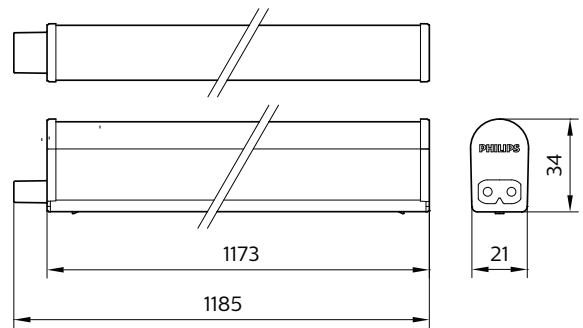

### Features

- One piece PC extrusion housing, Single piece integral design for better aesthetics
- Transparent end cap, Enables continuous light line without black spots up to 10pcs
- CRI 80, SDCM < 7, 80lm/W, Superior light quality combined with good energy savings
- Slim profile, Ideal for task lighting / cove lighting applications
- Slim and narrow end cap, Fits the cove or shelf more easily
- Uniform Light, Optimal optical design to ensure no spottiness
- L70 20k hours, Reliable long lasting solution
- 4 lengths, 3 colors, Increased number of options for easy application

## Dimensional drawing