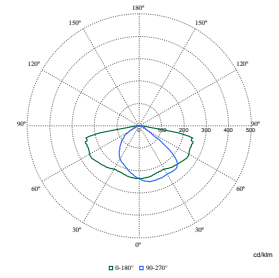

Polar Normal (separate) - BGP762I - 910925866222