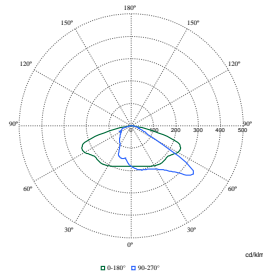

Polar Normal (separate) - BGP761I - 910925866241