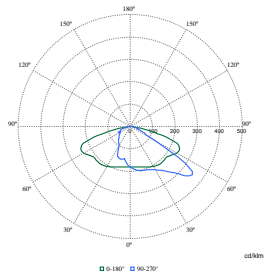

Polar Wide Diagrams

Polar Normal (separate) - BGP762I - 910925866229