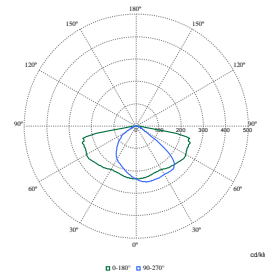

Polar Normal (separate) - BGP762I - 910925866228