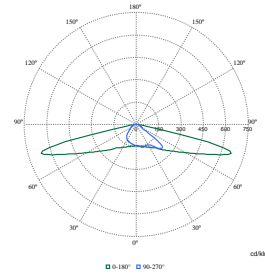

Order Code	Full Product Name	Product family code
910925867988	BGP761 LED84/740 II DM32 7042 MSP CLO-DD	BGP761

Polar Wide Diagrams

Polar Normal (separate) - BGP761I - 910925866242