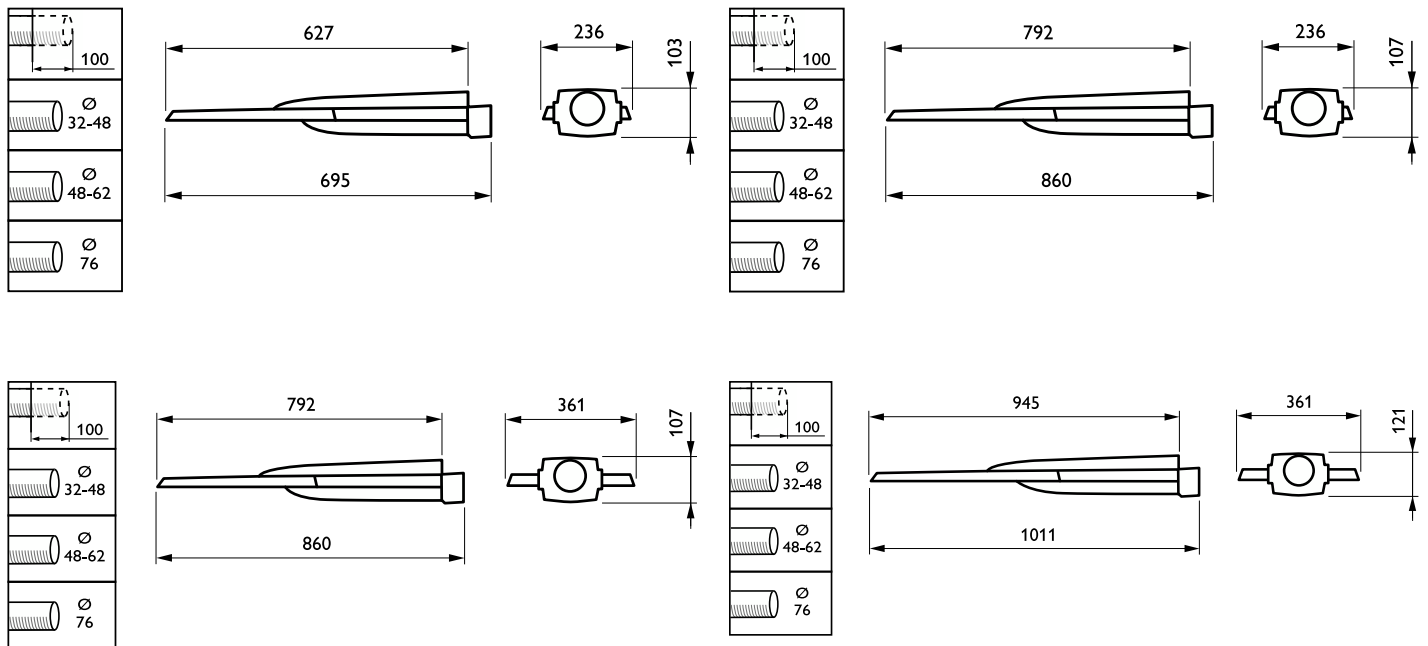

Features

- Easy luminaire identification due to the Service tag
- High efficacy up to 161 lm/W
- Choice of 30+ different beams and different internal louvers
- Surge protection, 10 kV
- L-tune tool available
- Lifetime 100Khrs up to L96 at Tq +25 °C
- Internal louver (optional)

Application

- Traffic routes and main access road
- Urban and residential area
- City centers and main streets
- Cycle paths, footpaths and pedestrian crossings

Dimensional drawing