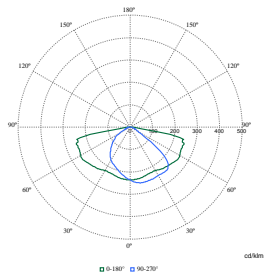

Polar Wide Diagrams

Polar Normal (separate) - BGP763I - 910925866251

Polar Normal (separate) - BGP760I - 910925863567

Polar Normal (separate) - BGP760I - 910925863563

Polar Normal (separate) - BGP761I - 910925866238