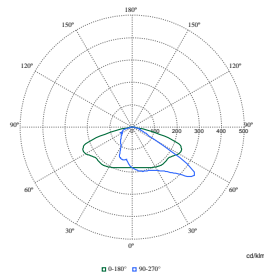

Polar Wide Diagrams

Polar Normal (separate) - BGP763I - 910925866251

Polar Normal (separate) - BGP760I - 910925863567

Polar Normal (separate) - BGP760I - 910925863563

Polar Normal (separate) - BGP761I - 910925866238