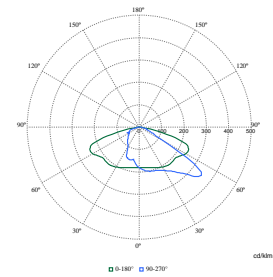

Polar Normal (separate) - BGP762I - 910925866252