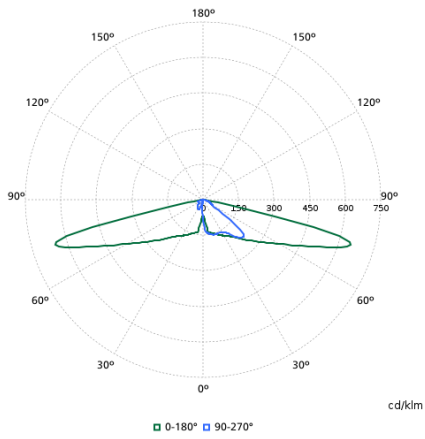

Polar normal diagrams

BGP730I - 912300060122