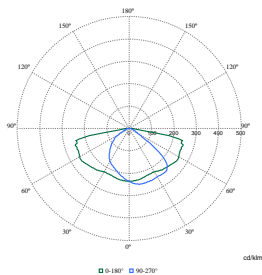

**Polar Normal (separate) - BGP7051 -
910925867143**