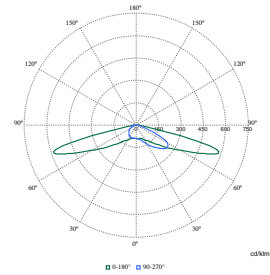

Order Code	Full Product Name	Rată de defectare balast la 5.000 h
10404400	BGP705 LED300-4S/740 II DM11 GF SRT SRB	0,005 %
62469600	BGP713 LED120-4S/740 DM50 GF SRT SRB 60	-
62470200	BGP713 LED100-4S/830 II DW50 GF SRT SRB	-
62472600	BGP713 LED50-4S/740 II DM11 GF EZR SRB 6	-
05970200	BGP703 LED120-4S/740 DM50 GF SRT SRB 60	0,005 %
05971900	BGP703 LED100-4S/830 II DW50 GF SRT SRB	0,005 %

Date despre produs

Order Code	Full Product Name	Cod familie de produse
10584300	BGP701 LED40-4S/740 DM10 GF SRT SRB 42/6	BGP701
05966500	BGP702 LED60-4S/740 DM11 GF SRT SRB 60/7	BGP702
05967200	BGP702 LED40-4S/740 DM10 GF SRT SRB 60/7	BGP702
05968900	BGP702 LW10 LED50-4S/830 DM11 GF CTGO	BGP702
05974000	BGP704 LED140-4S/740 DM50 GF SRT SRB 60	BGP704
05975700	BGP704 LED210-4S/830 II DX10 GF D18 DDF3	BGP704
05976400	BGP704 LW10 LED120-4S/830 DM11 GF CTGO	BGP704

Order Code	Full Product Name	Cod familie de produse
10403700	BGP705 LED150-4S/740 DM11 GF SRT SRB 60/	BGP705
10404400	BGP705 LED300-4S/740 II DM11 GF SRT SRB	BGP705
62469600	BGP713 LED120-4S/740 DM50 GF SRT SRB 60	BGP713
62470200	BGP713 LED100-4S/830 II DW50 GF SRT SRB	BGP713
62472600	BGP713 LED50-4S/740 II DM11 GF EZR SRB 6	BGP713
05970200	BGP703 LED120-4S/740 DM50 GF SRT SRB 60	BGP703
05971900	BGP703 LED100-4S/830 II DW50 GF SRT SRB	BGP703

Polar Wide Diagrams

Polar Normal (separate) - BGP7131 - 910925868407