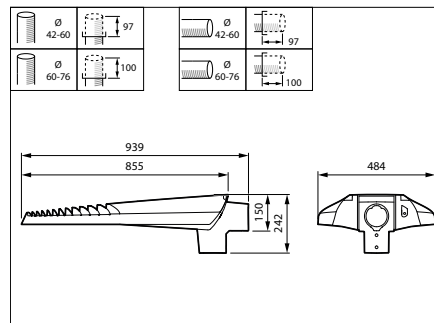

BGP713 Luma gen2 Mini Compact
bottom01

Cote