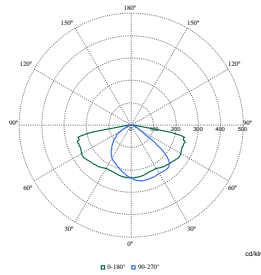

Order Code	Full Product Name	Rată de defectare balast la 5.000 h
10404400	BGP705 LED300-4S/740 II DM11 GF SRT SRB	0,005 %
62469600	BGP713 LED120-4S/740 DM50 GF SRT SRB 60	-
62470200	BGP713 LED100-4S/830 II DW50 GF SRT SRB	-
62472600	BGP713 LED50-4S/740 II DM11 GF EZR SRB 6	-
05970200	BGP703 LED120-4S/740 DM50 GF SRT SRB 60	0,005 %
05971900	BGP703 LED100-4S/830 II DW50 GF SRT SRB	0,005 %

Date despre produs

Order Code	Full Product Name	Cod familie de produse
10584300	BGP701 LED40-4S/740 DM10 GF SRT SRB 42/6	BGP701
05966500	BGP702 LED60-4S/740 DM11 GF SRT SRB 60/7	BGP702
05967200	BGP702 LED40-4S/740 DM10 GF SRT SRB 60/7	BGP702
05968900	BGP702 LW10 LED50-4S/830 DM11 GF CTGO	BGP702
05974000	BGP704 LED140-4S/740 DM50 GF SRT SRB 60	BGP704
05975700	BGP704 LED210-4S/830 II DX10 GF D18 DDF3	BGP704
05976400	BGP704 LW10 LED120-4S/830 DM11 GF CTGO	BGP704

Order Code	Full Product Name	Cod familie de produse
10403700	BGP705 LED150-4S/740 DM11 GF SRT SRB 60/	BGP705
10404400	BGP705 LED300-4S/740 II DM11 GF SRT SRB	BGP705
62469600	BGP713 LED120-4S/740 DM50 GF SRT SRB 60	BGP713
62470200	BGP713 LED100-4S/830 II DW50 GF SRT SRB	BGP713
62472600	BGP713 LED50-4S/740 II DM11 GF EZR SRB 6	BGP713
05970200	BGP703 LED120-4S/740 DM50 GF SRT SRB 60	BGP703
05971900	BGP703 LED100-4S/830 II DW50 GF SRT SRB	BGP703

Polar Wide Diagrams

Polar Normal (separate) - BGP7131 - 910925868409