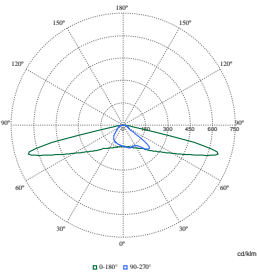

Order Code	Full Product Name	Rată de defectare balast la 5.000 h
10404400	BGP705 LED300-4S/740 II DM11 GF SRT SRB	0,005 %
62469600	BGP713 LED120-4S/740 DM50 GF SRT SRB 60	-
62470200	BGP713 LED100-4S/830 II DW50 GF SRT SRB	-
62472600	BGP713 LED50-4S/740 II DM11 GF EZR SRB 6	-
05970200	BGP703 LED120-4S/740 DM50 GF SRT SRB 60	0,005 %
05971900	BGP703 LED100-4S/830 II DW50 GF SRT SRB	0,005 %

Date despre produs

Order Code	Full Product Name	Cod familie de produse
10584300	BGP701 LED40-4S/740 DM10 GF SRT SRB 42/6	BGP701
05966500	BGP702 LED60-4S/740 DM11 GF SRT SRB 60/7	BGP702
05967200	BGP702 LED40-4S/740 DM10 GF SRT SRB 60/7	BGP702
05968900	BGP702 LW10 LED50-4S/830 DM11 GF CTGO	BGP702
05974000	BGP704 LED140-4S/740 DM50 GF SRT SRB 60	BGP704
05975700	BGP704 LED210-4S/830 II DX10 GF D18 DDF3	BGP704
05976400	BGP704 LW10 LED120-4S/830 DM11 GF CTGO	BGP704

Order Code	Full Product Name	Cod familie de produse
10403700	BGP705 LED150-4S/740 DM11 GF SRT SRB 60/	BGP705
10404400	BGP705 LED300-4S/740 II DM11 GF SRT SRB	BGP705
62469600	BGP713 LED120-4S/740 DM50 GF SRT SRB 60	BGP713
62470200	BGP713 LED100-4S/830 II DW50 GF SRT SRB	BGP713
62472600	BGP713 LED50-4S/740 II DM11 GF EZR SRB 6	BGP713
05970200	BGP703 LED120-4S/740 DM50 GF SRT SRB 60	BGP703
05971900	BGP703 LED100-4S/830 II DW50 GF SRT SRB	BGP703

Polar Wide Diagrams

Polar Normal (separate) - BGP713 - 910925868406