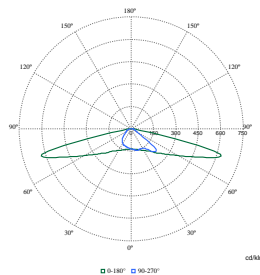

Polar Wide Diagrams

Polar Normal (separate) - BPP531I - 912300024411

Polar Normal (separate) - BPP531I - 912300024413

Polar Normal (separate) - BPP531I - 912300024412

CitySoul gen2 LED Large

Polar Wide Diagrams