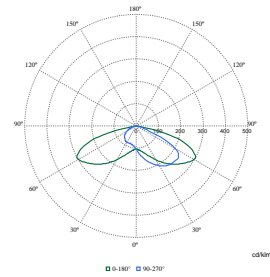

**Polar Normal (separate) - BPP531I -
912300060816**