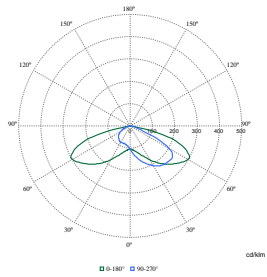

Polar Wide Diagrams

Polar Normal (separate) - BPP531I - 912300024411

Polar Normal (separate) - BPP531I - 912300024413

Polar Normal (separate) - BPP531I - 912300024412

CitySoul gen2 LED Large

Polar Wide Diagrams