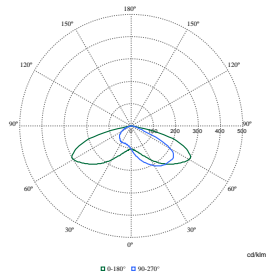

**Polar Normal (separate) - BPP531I -
912300060817**