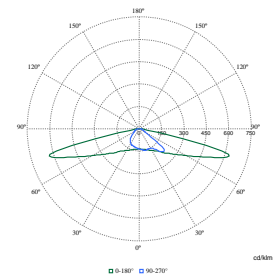

Polar Wide Diagrams

Polar Normal (separate) - BPP531I - 912300024411

Polar Normal (separate) - BPP531I - 912300024413

Polar Normal (separate) - BPP531I - 912300024412

CitySoul gen2 LED Large

Polar Wide Diagrams