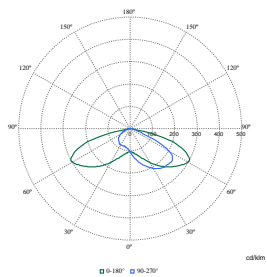

**Polar Normal (separate) - BPP531I -
912300060819**