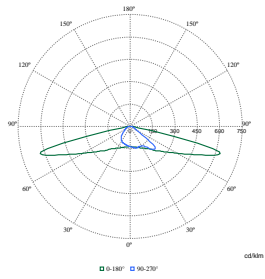

CitySoul gen2 LED Large

Features

- Compatible with existing CitySoul pole and bracket ranges
- A broad range of elegant, dedicated and complete sets, including poles and brackets, a tiltable option, double post-top and catenary versions
- Efficacy up to 180 lm/W (depending on configuration)
- Protecting dark skies with ClearStar and warm, DarkSky-approved CCTs (1800–2200K, 2700K, 3000K), excluding rotatable mounting options (PA, SJ, P, W)
- Easy maintenance on site

Application

- City centers
- Parks and plazas
- Road and street
- Commercial districts

Versions

CitySoul LED gen2 large side entry

Dimensional drawing

CitySoul gen2 LED Large

Polar Wide Diagrams

Polar Normal (separate) - BPP531I -
912300024411