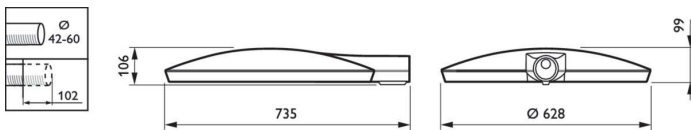

CitySoul gen2 LED Large

Features

- Compatible with existing CitySoul pole and bracket ranges
- A broad range of elegant, dedicated and complete sets, including poles and brackets, a tiltable option, double post-top and catenary versions
- Efficacy up to 180 lm/W (depending on configuration)
- Protecting dark skies with ClearStar and warm, DarkSky-approved CCTs (1800–2200K, 2700K, 3000K), excluding rotatable mounting options (PA, SJ, P, W)
- Easy maintenance on site

Application

- City centers
- Parks and plazas
- Road and street
- Commercial districts

Versions

CitySoul LED gen2 large side entry

Dimensional drawing

CitySoul gen2 LED Large

Polar Wide Diagrams

Polar Normal (separate) - BPP531I -
912300024411