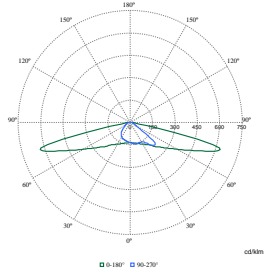

CitySoul gen2 LED Mini

Order Code	Full Product Name	Ürün ailesi kodu	Order Code	Full Product Name	Ürün ailesi kodu
87865800	BPP530 LED60-4S/830 II DM50 D9 AL GR	BPP530	89204300	BRP530 LED60-4S/830 II DM50 D9 SRG10ALGR	BRP530
89203600	BPP532 LED60-4S/830 II DM50 D9 SRG10ALGR	BPP532	89207400	BGP530 LED60-4S/830 II DM50 D9 SRG10 AL	BGP530

Polar Wide Diagrams