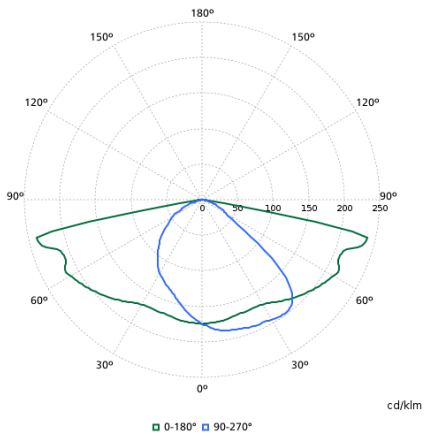

Polar normal diagrams

BGP501I - 910925866558