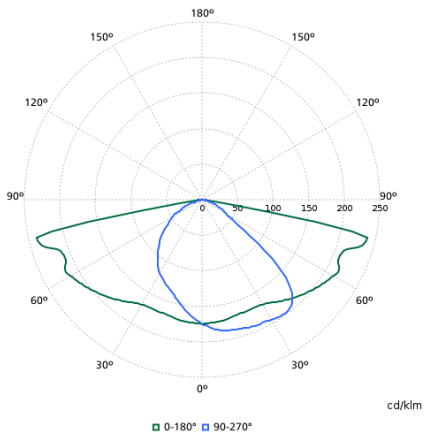

Polar normal diagrams

BGP501I - 910925866555