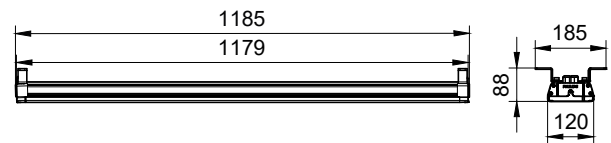

Application

- City tunnel
- Underpass
- Road lighting
- Industrial areas

Warnings and Safety

- Strongly recommended to use surge protection device in electricity cabinet to wire luminaires

Specifications

Material	Housing: die-cast aluminium Optic cover: glass
Light Source	2835/3030 LED
Installation	Fixed and adjustable bracket options Adjustable tilting angle +/- 60D
Luminous flux	up to 38400lm
Correlated color temperature - CCT	5000K 4000K 3000K
Luminaire efficacy	4000K: 115-125lm/W
Color Rendering index - CRI	70

Power	up to 320W
Mains Voltage	220-240VAC, 50/60Hz
Control system input	1-10V
Dimming	1-10V Step dimming
Operating Temperature range	-40 to +50C Ta
Ingress protection	IP66
Certification	CQC

Dimensional drawing