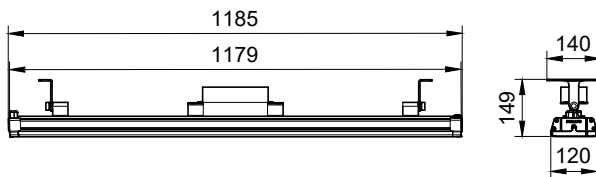

Application

- City tunnel
- Underpass
- Road lighting
- Industrial areas

Warnings and Safety

- Strongly recommended to use surge protection device in electricity cabinet to wire luminaires

Specifications

Material	Housing: die-cast aluminium Optic cover: glass
Light Source	2835/3030 LED
Installation	Fixed and adjustable bracket options Adjustable tilting angle +/- 60D
Luminous flux	up to 38400lm
Correlated color temperature - CCT	5000K 4000K 3000K
Luminaire efficacy	4000K: 115-125lm/W
Color Rendering index - CRI	70

Power	up to 320W
Mains Voltage	220-240VAC, 50/60Hz
Control system input	1-10V
Dimming	1-10V Step dimming
Operating Temperature range	-40 to +50C Ta
Ingress protection	IP66
Certification	CQC

Dimensional drawing