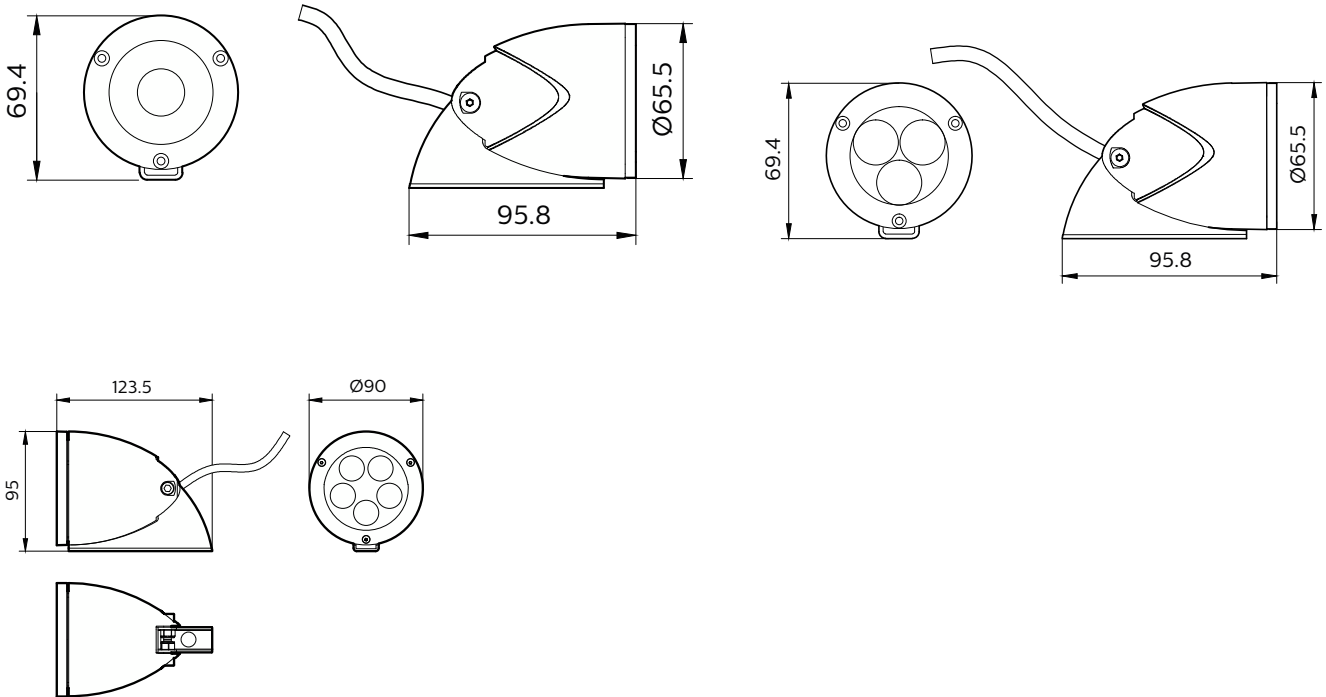

Application

- Buildings
- Statues
- Columns
- Pillars
- Eaves

Versions

UniPoint BGP312 1LED

UniPoint BGP312 3LED

Dimensional drawing

General Information	
Driver included	No
Light source replaceable	No
Light Technical	
Color rendering index (CRI)	>75
Controls and Dimming	
Dimmable	No
Mechanical and Housing	
Optical cover type	Glass bowl/cover
Housing Color	Dark gray
Mech. impact protection code	IK06
Ingress protection code	IP66
Standard tilt angle side entry	-
Standard tilt angle posttop	-
Approval and Application	
CE mark	No

Light Technical (1/2)

Order Code	Full Product Name	Luminaire light beam spread	Light source color	Correlated Color		Luminous Flux
				Temperature (Nom)		
911401710672	BGP312 1LED 3000K NB	10°	830 warm white	3000 K		120 lm
911401710682	BGP312 1LED 3000K MB	25°	830 warm white	3000 K		120 lm
911401710762	BGP312 3LED 3000K NB	10°	830 warm white	3000 K		330 lm
911401710862	BGP312 5LED 3000K MB	25°	830 warm white	3000 K		595 lm
911401710872	BGP312 5LED 3000K WB	40°	830 warm white	3000 K		595 lm
911401710882	BGP312 5LED 4000K NB	10°	840 neutral white	4000 K		595 lm
911401710902	BGP312 5LED 4000K WB	40°	840 neutral white	4000 K		595 lm