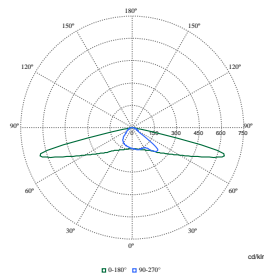

Polar Normal (separate) - BGP307I - 910925864592