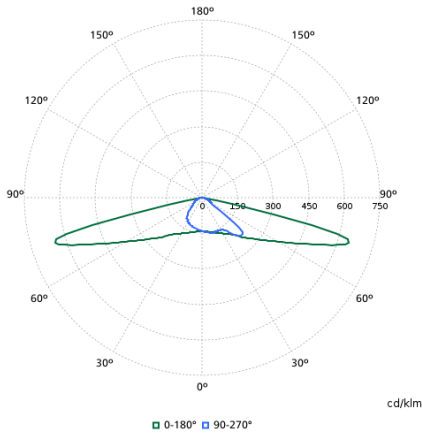

Order Code	Full Product Name	Dimbaar	Maximaal dimniveau
8718696987049	BGP307 LED69-4S/740 II DM50 48/60S	Nee	Niet van toepassing
8718696987063	BGP307 LED99-4S/740 II DM50 48/60S	Nee	Niet van toepassing
8718696987070	BGP307 LED109-4S/740 II DM50 48/60S	Nee	Niet van toepassing
8718696987087	BGP307 LED120-4S/740 II DM50 48/60S	Nee	Niet van toepassing
8718696996126	BGP307 LED69-4S/740 I DM50 DDF27 D18 48/	Ja	0% (digitaal)
8718696996324	BGP307 LED120-4S/740 I DM11 48/76S	Nee	Niet van toepassing

Polar normal diagrammen

BGP307I - 910925864604