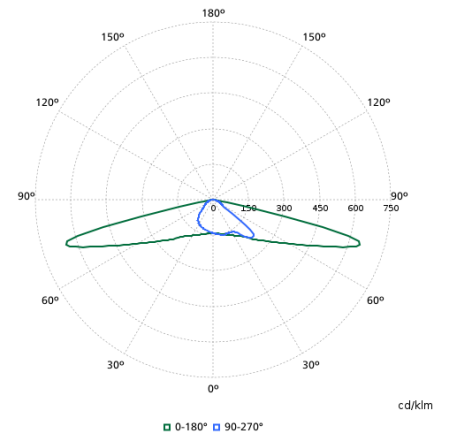

BGP307I - 910925864597