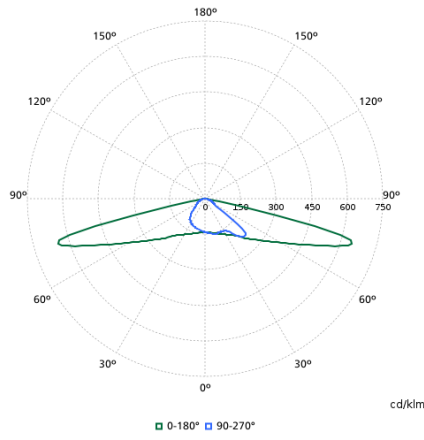

BGP307I - 910925864588