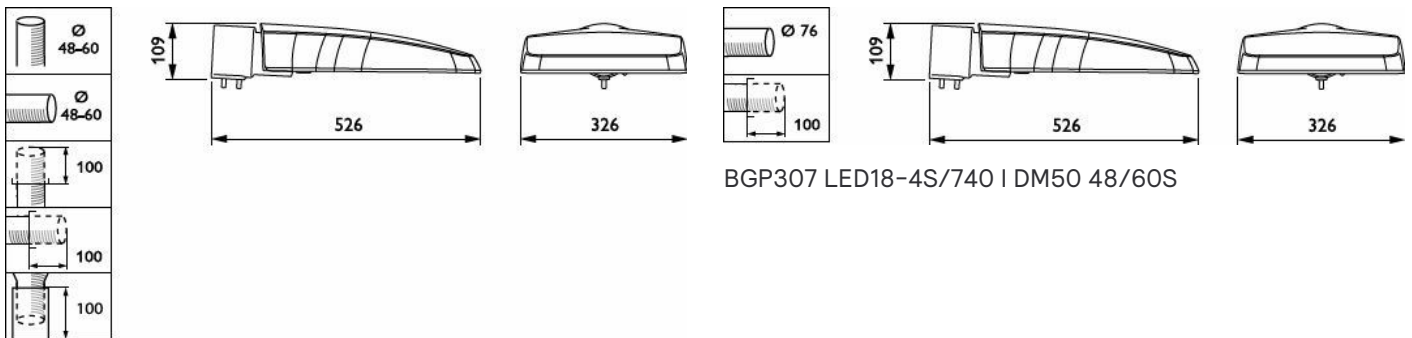

Features

- One flexible design that offers different options depending on application needs

- Includes a dedicated light recipe that preserves dark night skies
- Compact and efficient design
- Tilt regulation with no need to open the cover

Versions

ClearWay gen2 Performer-
BGP307

Dimensional drawing

BGP307 LED18-4S/740 I DM50 48/60S

BGP307 LED25-4S/740 II DM50 48/60S

General Information

Light source replaceable	Yes
Number of gear units	Unit
Driver included	Yes
Service Tag	Yes

Light Technical

Upwards light output ratio	0
Correlated Colour Temperature (Nom)	4000 K
Colour rendering index (CRI)	70
Light source colour	740 neutral white
Luminaire light beam spread	154° - 31° x 54°
Optic type outdoor	Distribution medium 50