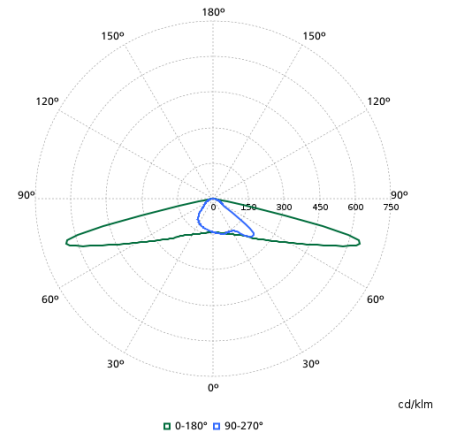

BGP307I - 910925864589