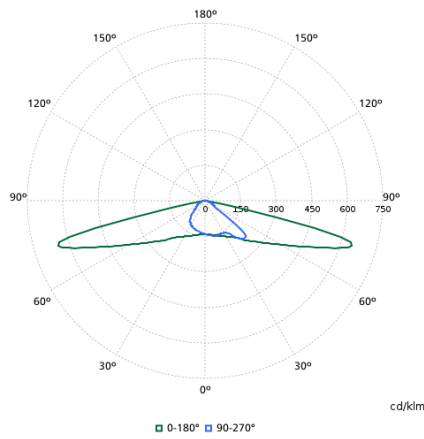

Light Technical

Upwards light output ratio	0
Correlated Colour Temperature (Nom)	4000 K
Colour rendering index (CRI)	70
Light source colour	740 neutral white
Luminaire light beam spread	154° - 31° x 54°
Optic type outdoor	Distribution medium 50

Polar normal diagrams

BGP307I - 910925864604

BGP307I - 910925864592

BGP307I - 910925864597

BGP307I - 910925864587

BGP307I - 910925864586

BGP307I - 910925864590

BGP307I - 910925865134