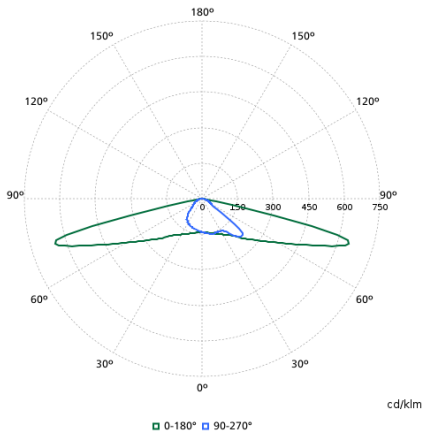

BGP307I - 910925864584