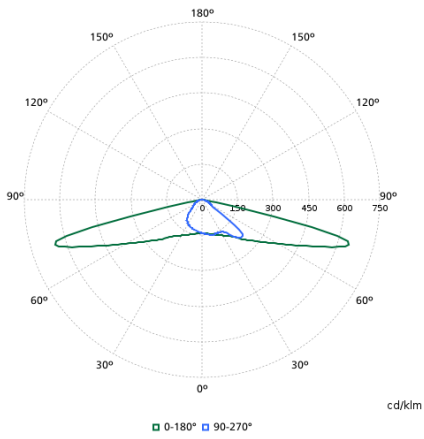

Polar normal diagrams

BGP307I - 910925864604