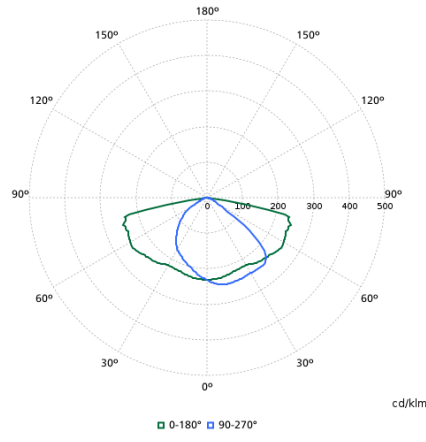

BGP307I - 910925865153