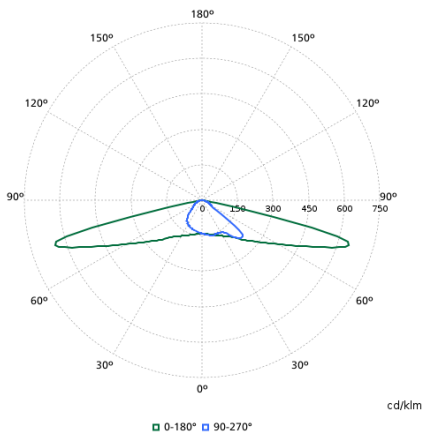

Polar normal diagrams

BGP307I - 910925864604