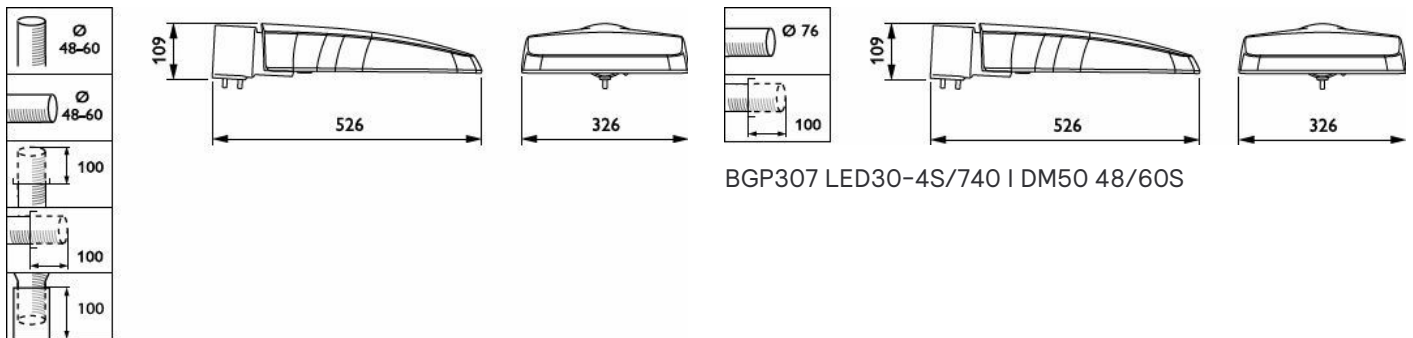

## Dimensional drawing

BGP307 LED30-4S/740 I DM50 48/60S

BGP307 LED120-4S/740 II DM50 48/60S