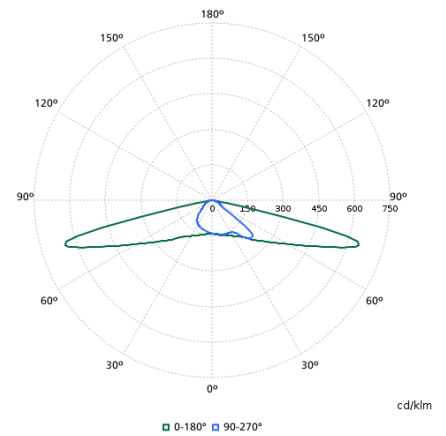

BGP307I - 910925864597