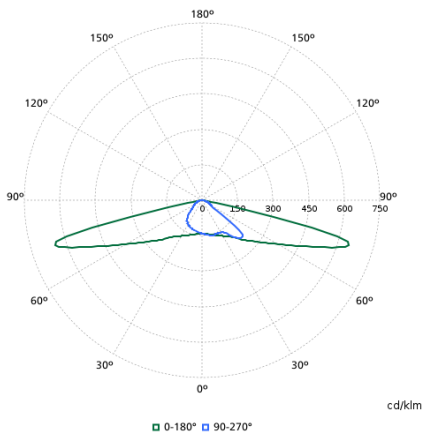

Polar normal diagrams

BGP307I - 910925864604