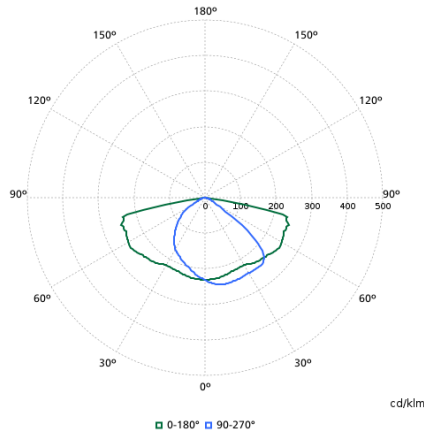

BGP307I - 910925865245