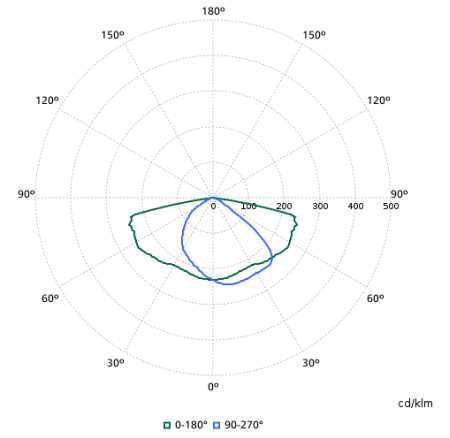

BGP307I - 910925865242