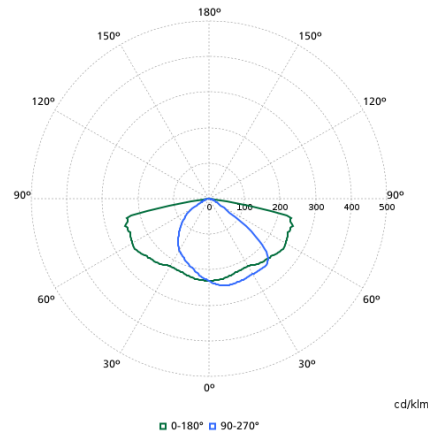

BGP307I - 910925865211