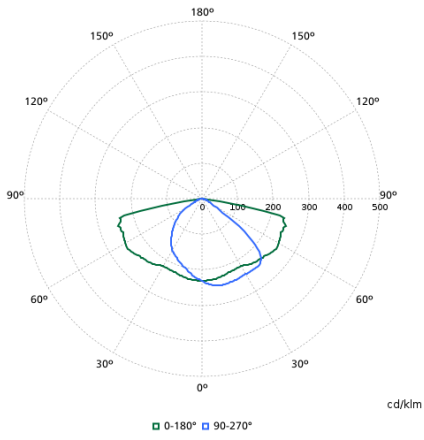

BGP307I - 910925865222