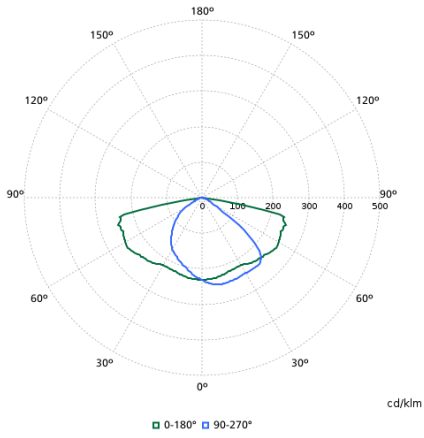

BGP307I - 910925865251