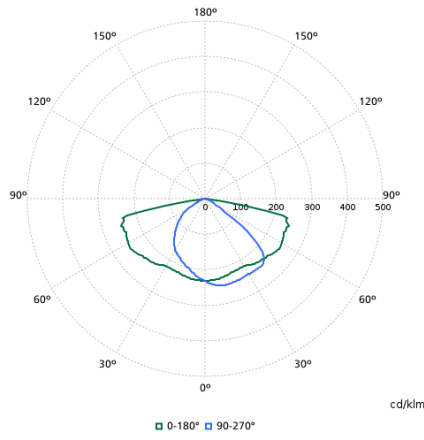

BGP307I - 910925865234