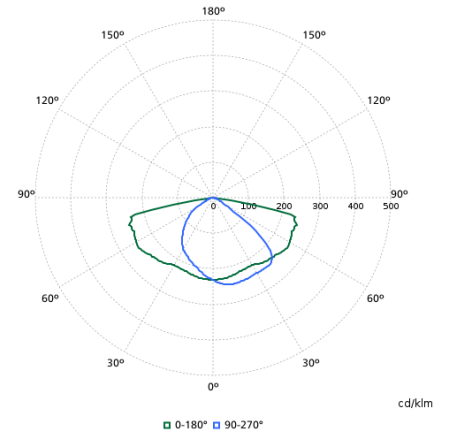

BGP307I - 910925865214