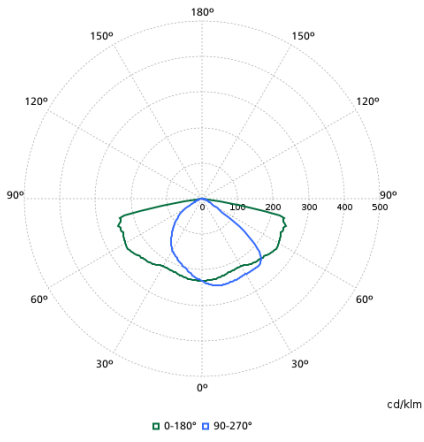

BGP307I - 910925865235