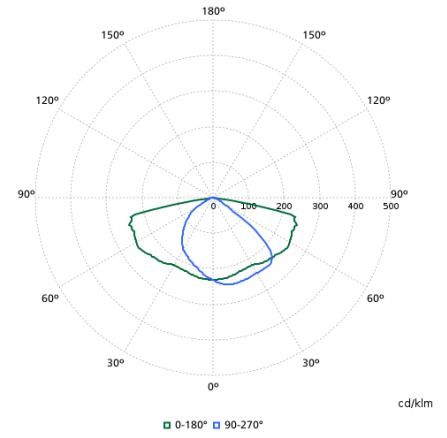

BGP307I - 910925865151