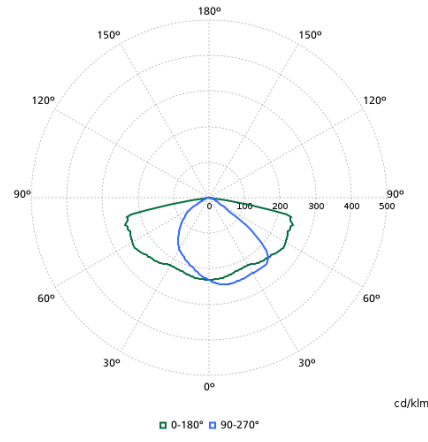

BGP307I - 910925865153