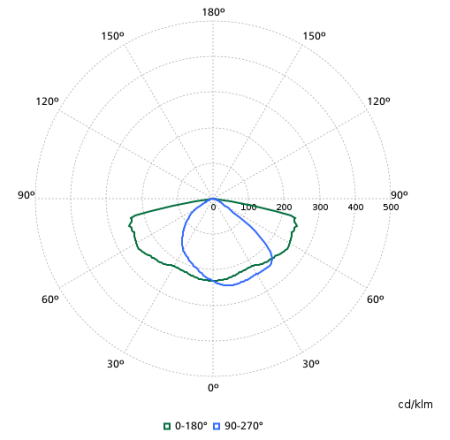

BGP307I - 910925865238