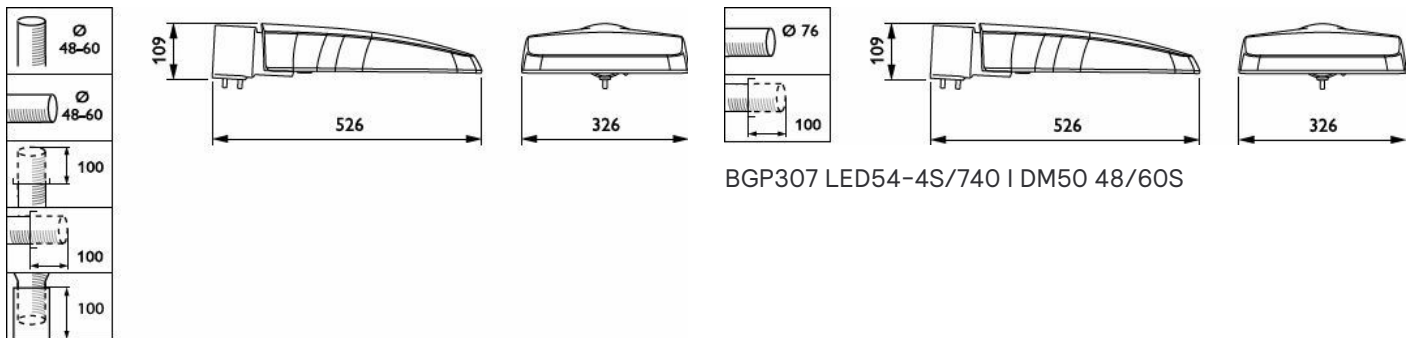

Features

- One flexible design that offers different options depending on application needs

- Includes a dedicated light recipe that preserves dark night skies
- Compact and efficient design
- Tilt regulation with no need to open the cover

Versions

ClearWay gen2 Performer-
BGP307

Dimensional drawing

BGP307 LED54-4S/740 I DM50 48/60S

BGP307 LED99-4S/740 II DM11 CLO-DDF1 D18

General Information

Light source replaceable	Yes
Number of gear units	1 unit
Driver included	Yes
Service tag	Yes

Light Technical

Upward light output ratio	0

Operating and Electrical

Surge Protection (Common/Differential)	Surge protection level until 6 kV differential mode and 8 kV common mode