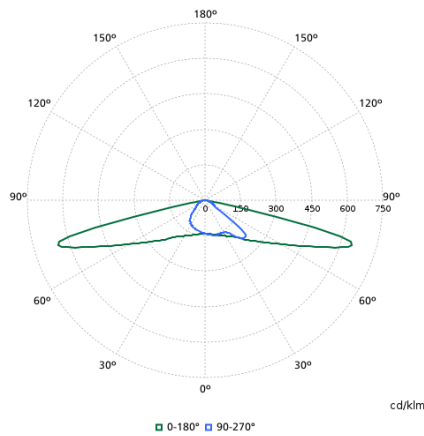

BGP307I - 910925864592